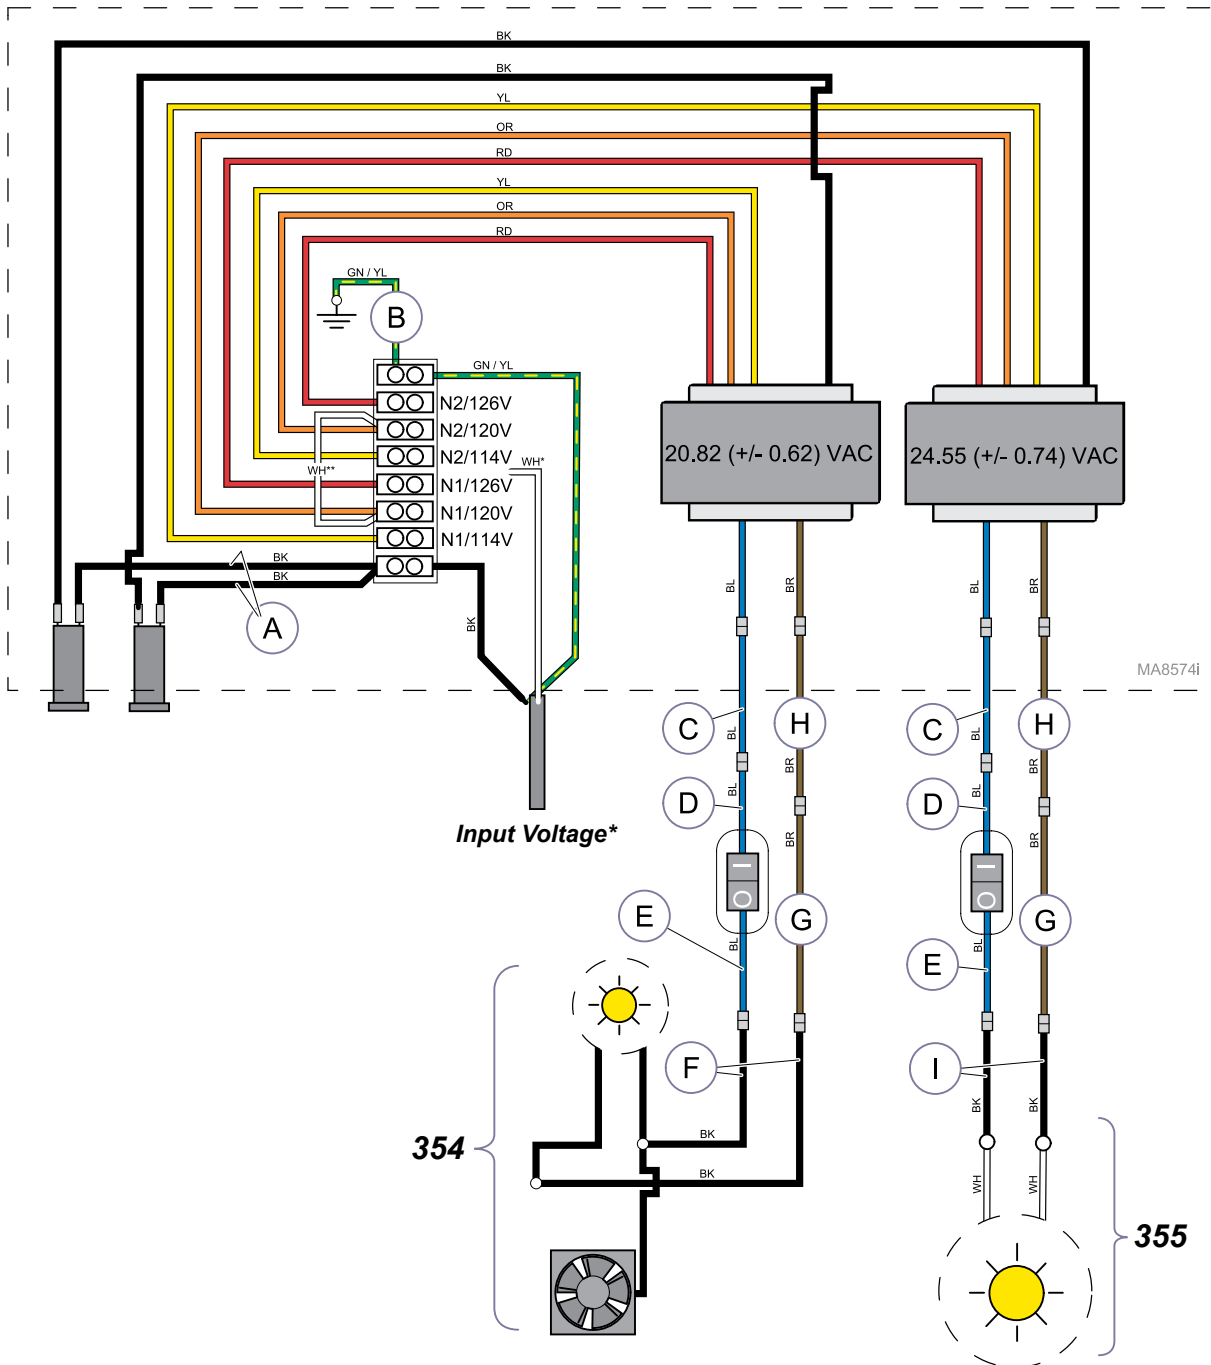

Wiring Diagrams: 354 / 355 Combo Lights (24V)

Attention
This document contains wiring and/or tubing diagrams for the models listed in the table below. Locate the desired model / serial number, then click on the blue text to view the desired diagram.

Lightheads	Model Numbers	Serial Numbers:	Refer To:
354 and 355	354 (-037 / -038 / -040 / -041)	All prefixes: MZ, V	354 / 355 Combo Light

TP209 Rev. A

* **ATTENTION:** Measure the input voltage. Connect the **WHITE** wire to the proper terminal based on the input voltage reading.

Input Voltage:	Use Terminal Labeled:
≤ 117.0 VAC	N1 / 114V or N2 / 114V**
117.1 to 123.0 VAC	N1 / 120V or N2 / 120V**
≥ 123.1 VAC	N1 / 126V or N2 / 126V**
** White jumper wire <u>must</u> be connected to both N1 & N2 terminals.	

Wiring Diagram: 354 / 355 Combo Light - 24V		
Item	Description	Part Number
A	Black Wire	015-1170-02
B	Ground Wire	015-1170-04
C	Blue Wire:	
	for 8' ceiling	015-0708-18
	for 9' ceiling	015-0708-16
	for 10' ceiling	015-0708-32
D	Blue Wire	015-0708-13
E	Blue Wire	015-0708-12
F	Black Wire	015-0708-22
G	Brown Wire	015-0708-14
H	Brown Wire:	
	for 8' ceiling	015-0708-17
	for 9' ceiling	015-0708-15
	for 10' ceiling	015-0708-31
I	Black Wire	015-0737-04