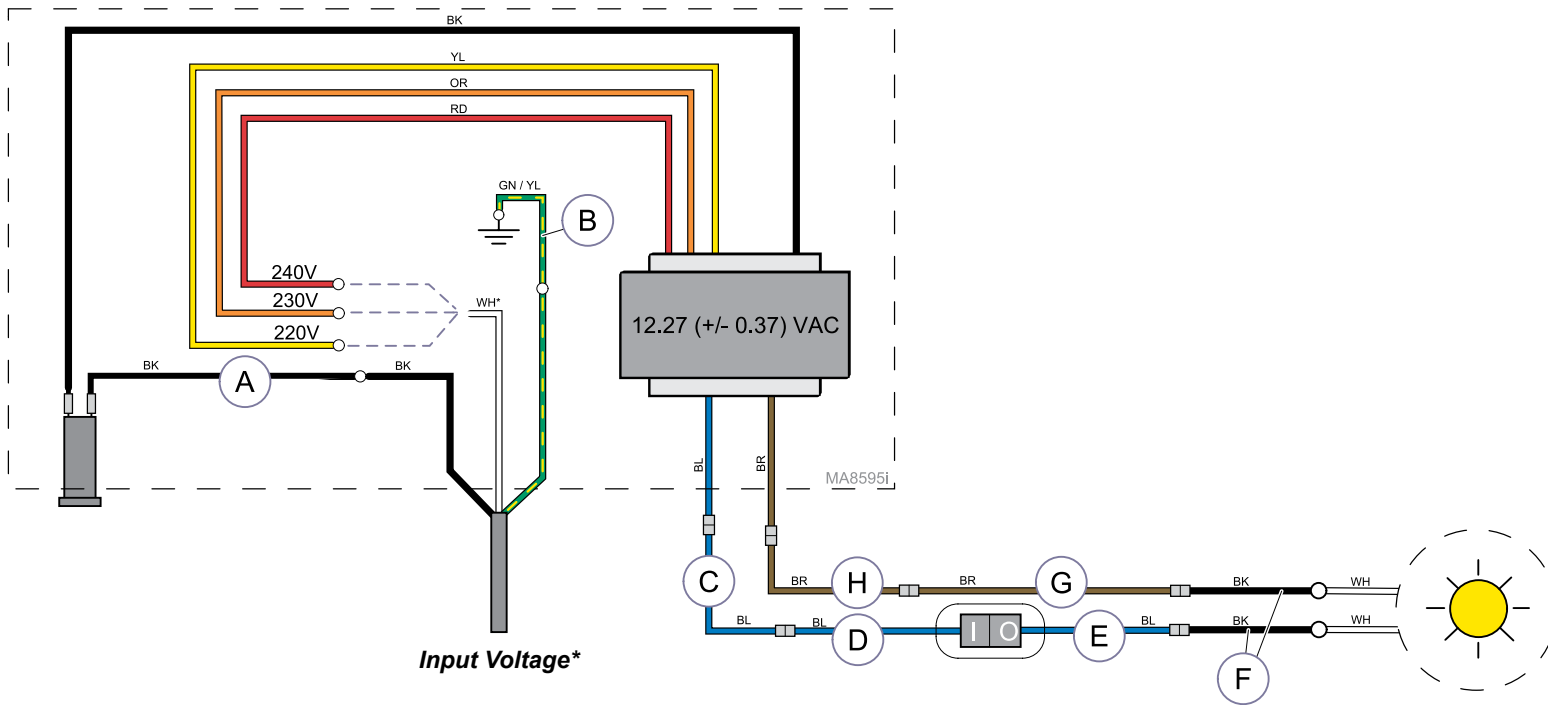

* **ATTENTION:** Measure the input voltage.
Connect the **WHITE** wire to the proper terminal
based on the input voltage reading.

Input Voltage:	Use Terminal Labeled:
≤ 225 VAC	N1 / 220V
225.1 to 235.0 VAC	N1 / 230V
≥ 235.1 VAC	N1 / 240V

Wiring Diagram: 355 Ceiling Light (220V) - 12V		
Item	Description	Part Number
A	Black Wire	015-1170-02
B	Ground Wire	015-1170-04
C	Blue Wire: for 8' ceiling	015-0708-17
	for 9' ceiling	015-0708-15
D	Blue Wire	015-0708-13
E	Blue Wire	015-0708-12
F	Black Wire	015-0737-04
G	Brown Wire	015-0708-14
H	Brown Wire: for 8' ceiling	015-0708-18
	for 9' ceiling	015-0708-16

Light Model(s):	Mounting Style:	Serial Numbers:
355 (-012 thru -015)	Ceiling Mtd. (Single)	all