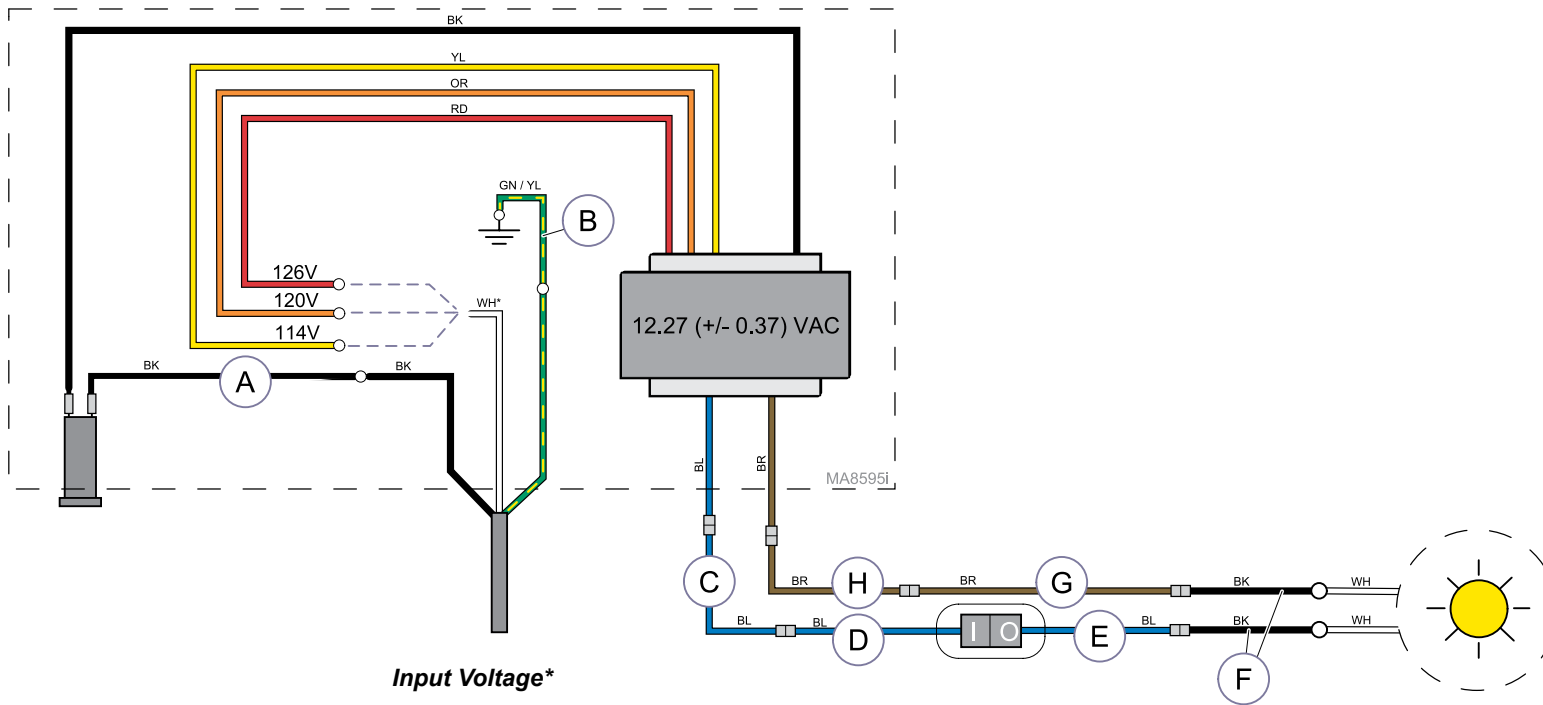

Lighthouse	Mounting Style	Voltage	Model Numbers	Serial Numbers:	Refer To:
355	Ceiling (Single)	120 VAC	355 (-001 thru -004) 355 (-007 thru -010)	all	<a href="#">355 Ceiling Light (120V) - 12V</a>
		220 VAC	355 (-012, -013) 355 (-014, -015)	all	<a href="#">355 Ceiling Light (220V) - 12V</a>
	Mobile	120 VAC	355 (-005, -011)	all	<a href="#">355 Mobile Light (120V) -12V</a>
		220 VAC	355 (-006)	all	<a href="#">355 Mobile Light (220V) - 12V</a>

TP209 Rev. A

\* **ATTENTION:** Measure the input voltage.  
Connect the WHITE wire to the proper terminal  
based on the input voltage reading.

Input Voltage:	Use Terminal Labeled:
≤ 117.0 VAC	N1 / 114V
117.1 to 123.0 VAC	N1 / 120V
≥ 123.1 VAC	N1 / 126V