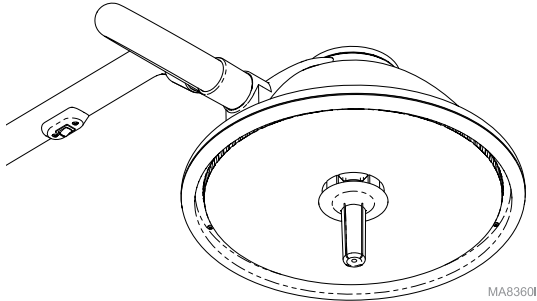

# Wiring Diagrams: 355 Exam Lights (12V)

**Attention**  
This document contains wiring and/or tubing diagrams for the models listed in the table below. Locate the desired model / serial number, then click on the blue text to view the desired diagram.

Lighthouse	Mounting Style	Voltage	Model Numbers	Serial Numbers:	Refer To:
355	Ceiling (Single)	120 VAC	355 (-001 thru -004) 355 (-007 thru -010)	all	<a href="#">355 Ceiling Light (120V) - 12V</a>
		220 VAC	355 (-012, -013) 355 (-014, -015)	all	<a href="#">355 Ceiling Light (220V) - 12V</a>
	Mobile	120 VAC	355 (-005, -011)	all	<a href="#">355 Mobile Light (120V) -12V</a>
		220 VAC	355 (-006)	all	<a href="#">355 Mobile Light (220V) - 12V</a>

TP209 Rev. A

\* **ATTENTION:** Measure the input voltage.  
Connect the WHITE wire to the proper terminal  
based on the input voltage reading.

Input Voltage:	Use Terminal Labeled:
≤ 117.0 VAC	N1 / 114V
117.1 to 123.0 VAC	N1 / 120V
≥ 123.1 VAC	N1 / 126V