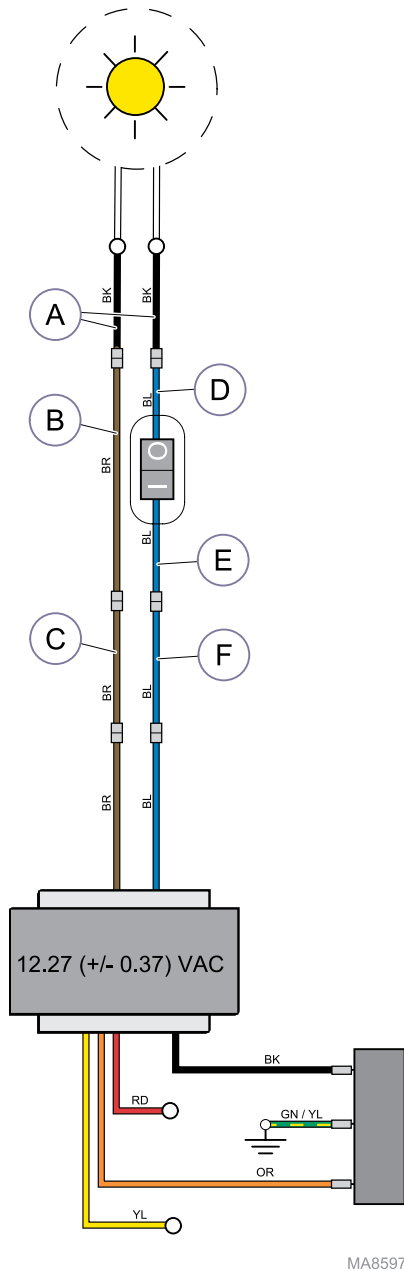

* **ATTENTION:** Measure the input voltage.
Connect the proper power lead to the transformer terminal
based on the input voltage reading.

Input Voltage:	Power Lead:
≤ 225 VAC	YELLOW
225.1 to 235.0 VAC	ORANGE
≥ 235.1 VAC	RED

Input Voltage*

**Wiring Diagram:
355 Mobile Light (220V) - 12V**

Item	Description	Part Number
A	Black Wire	015-0737-04
B	Brown Wire	015-0706-14
C	Brown Wire	015-0708-15
D	Blue Wire	015-0708-12
E	Blue Wire	015-0708-13
F	Blue Wire	015-0708-16

Light Model(s):	Mounting Style:	Serial Numbers:
355 (-006)	<i>Mobile</i>	<i>all</i>