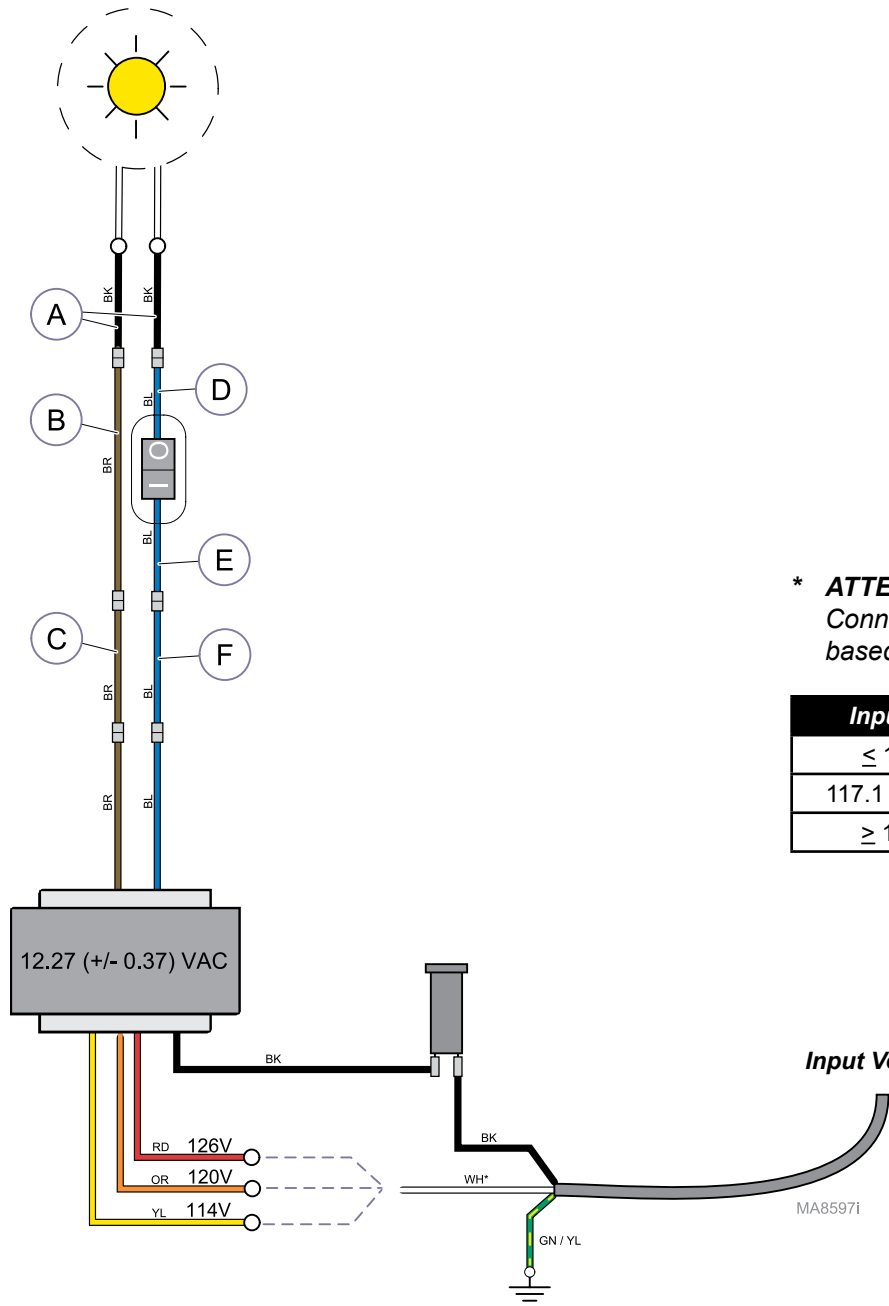

Wiring Diagram: 355 Ceiling Light (120V) - 12V		
Item	Description	Part Number
A	Black Wire	015-1170-02
B	Ground Wire	015-1170-04
Blue Wire:		
C	for 8' ceiling	015-0708-17
	for 9' ceiling	015-0708-15
D	Blue Wire	015-0708-13
E	Blue Wire	015-0708-12
F	Black Wire	015-0737-04
G	Brown Wire	015-0708-14
Brown Wire:		
H	for 8' ceiling	015-0708-18
	for 9' ceiling	015-0708-16

Light Model(s):	Mounting Style:	Serial Numbers:
355 (-001 thru -004) 355 (-007 thru -010)	Ceiling	all

\* **ATTENTION:** Measure the input voltage.  
Connect the **WHITE** wire to the proper terminal  
based on the input voltage reading.

Input Voltage:	Use Terminal Labeled:
≤ 225 VAC	N1 / 220V
225.1 to 235.0 VAC	N1 / 230V
≥ 235.1 VAC	N1 / 240V

Wiring Diagram: 355 Ceiling Light (220V) - 12V		
Item	Description	Part Number
A	Black Wire	015-1170-02
B	Ground Wire	015-1170-04
C	Blue Wire: for 8' ceiling	015-0708-17
	for 9' ceiling	015-0708-15
D	Blue Wire	015-0708-13
E	Blue Wire	015-0708-12
F	Black Wire	015-0737-04
G	Brown Wire	015-0708-14
H	Brown Wire: for 8' ceiling	015-0708-18
	for 9' ceiling	015-0708-16

Light Model(s):	Mounting Style:	Serial Numbers:
355 (-012 thru -015)	Ceiling Mtd. (Single)	all

\* **ATTENTION:** Measure the input voltage.  
 Connect the proper power lead to the transformer terminal based on the input voltage reading.