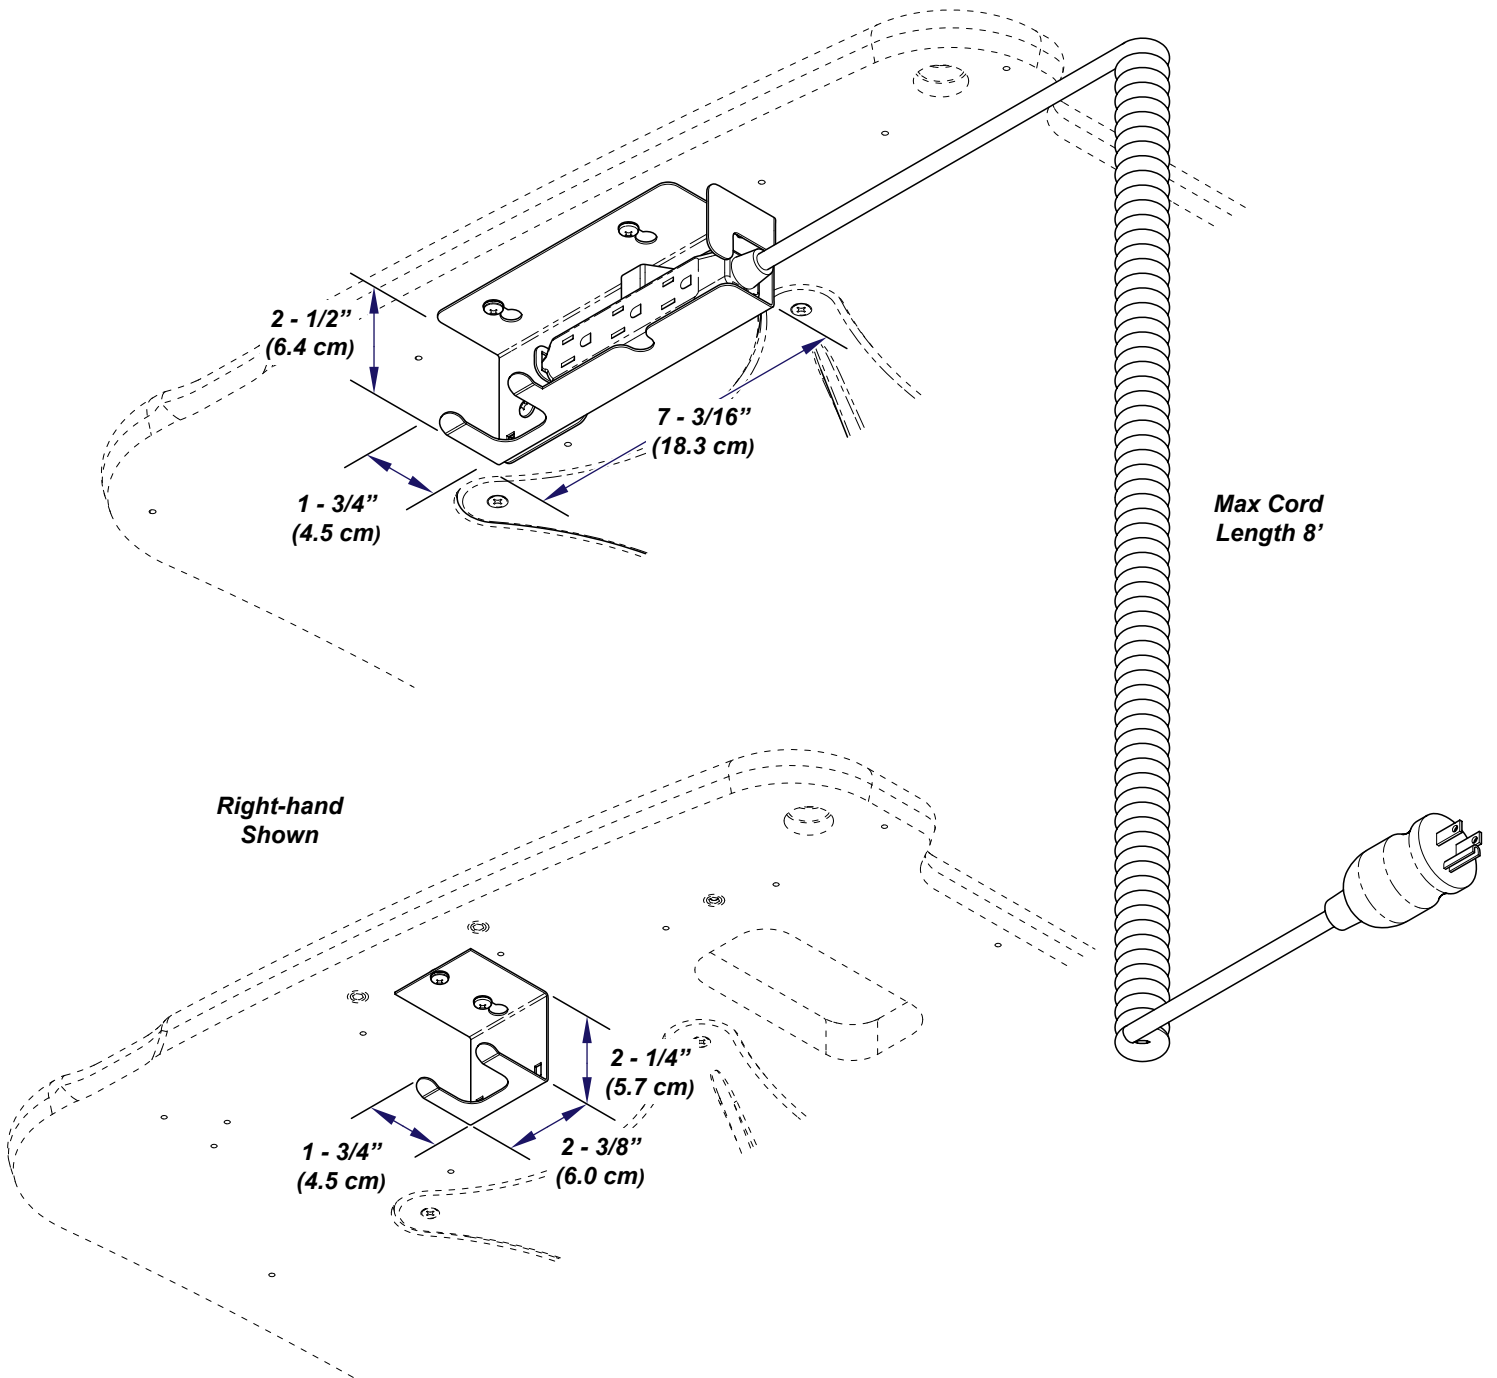

Steel Bracket [9A668001] Cord Tray Bracket [9A669001]

- **Coiled Cord**
Both have 8' max extension length.
Medical grade cord w/ 3 AC outlets.
- **Mounted**
Left or Right side of worksurface.

MA11130i