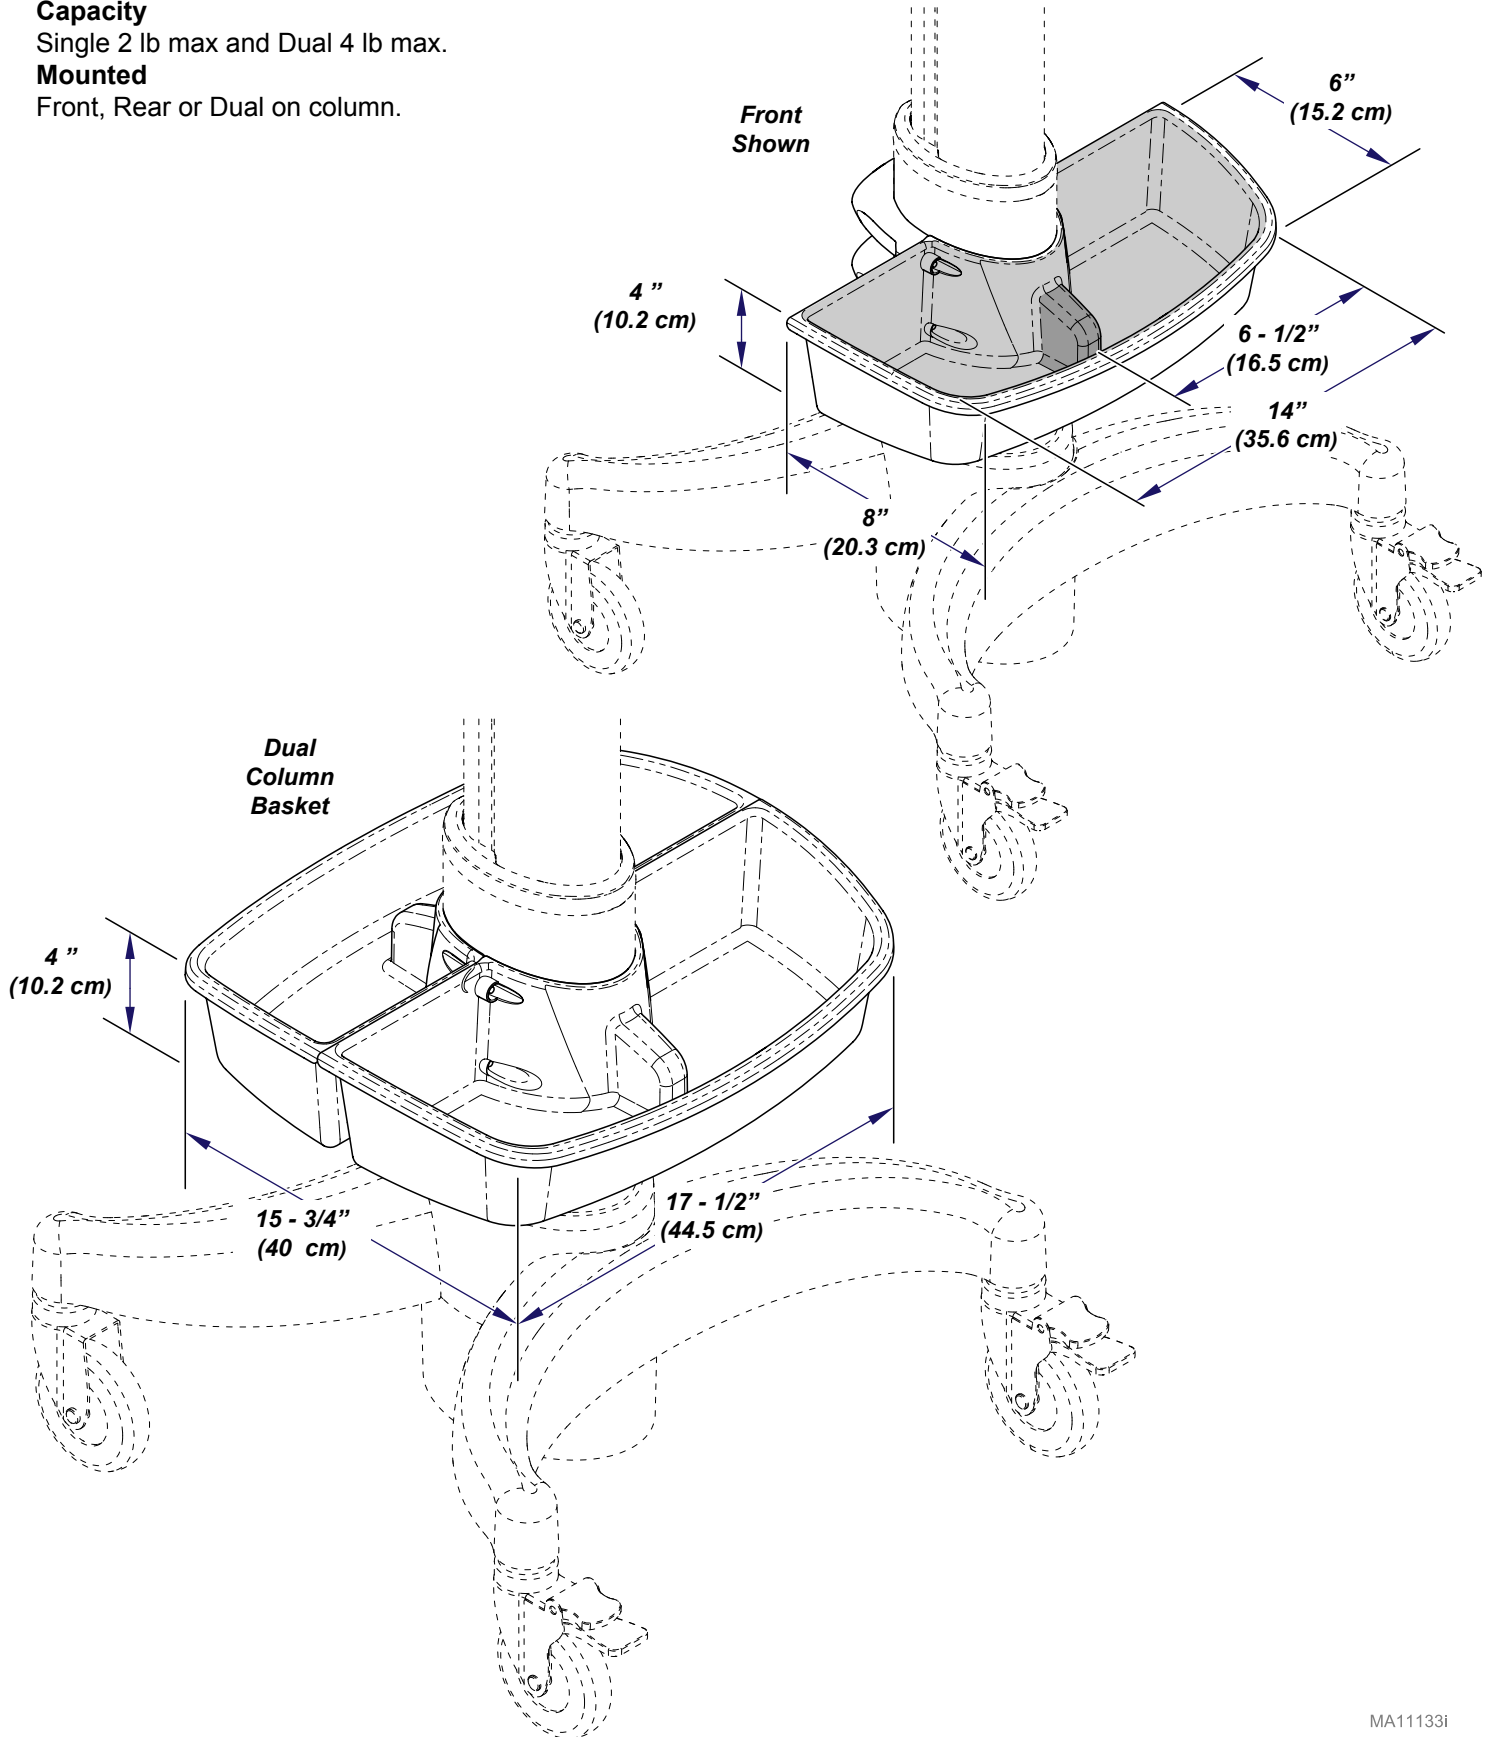

Column Basket [9A652001]

- **Capacity**
Single 2 lb max and Dual 4 lb max.
- **Mounted**
Front, Rear or Dual on column.

MA11133i