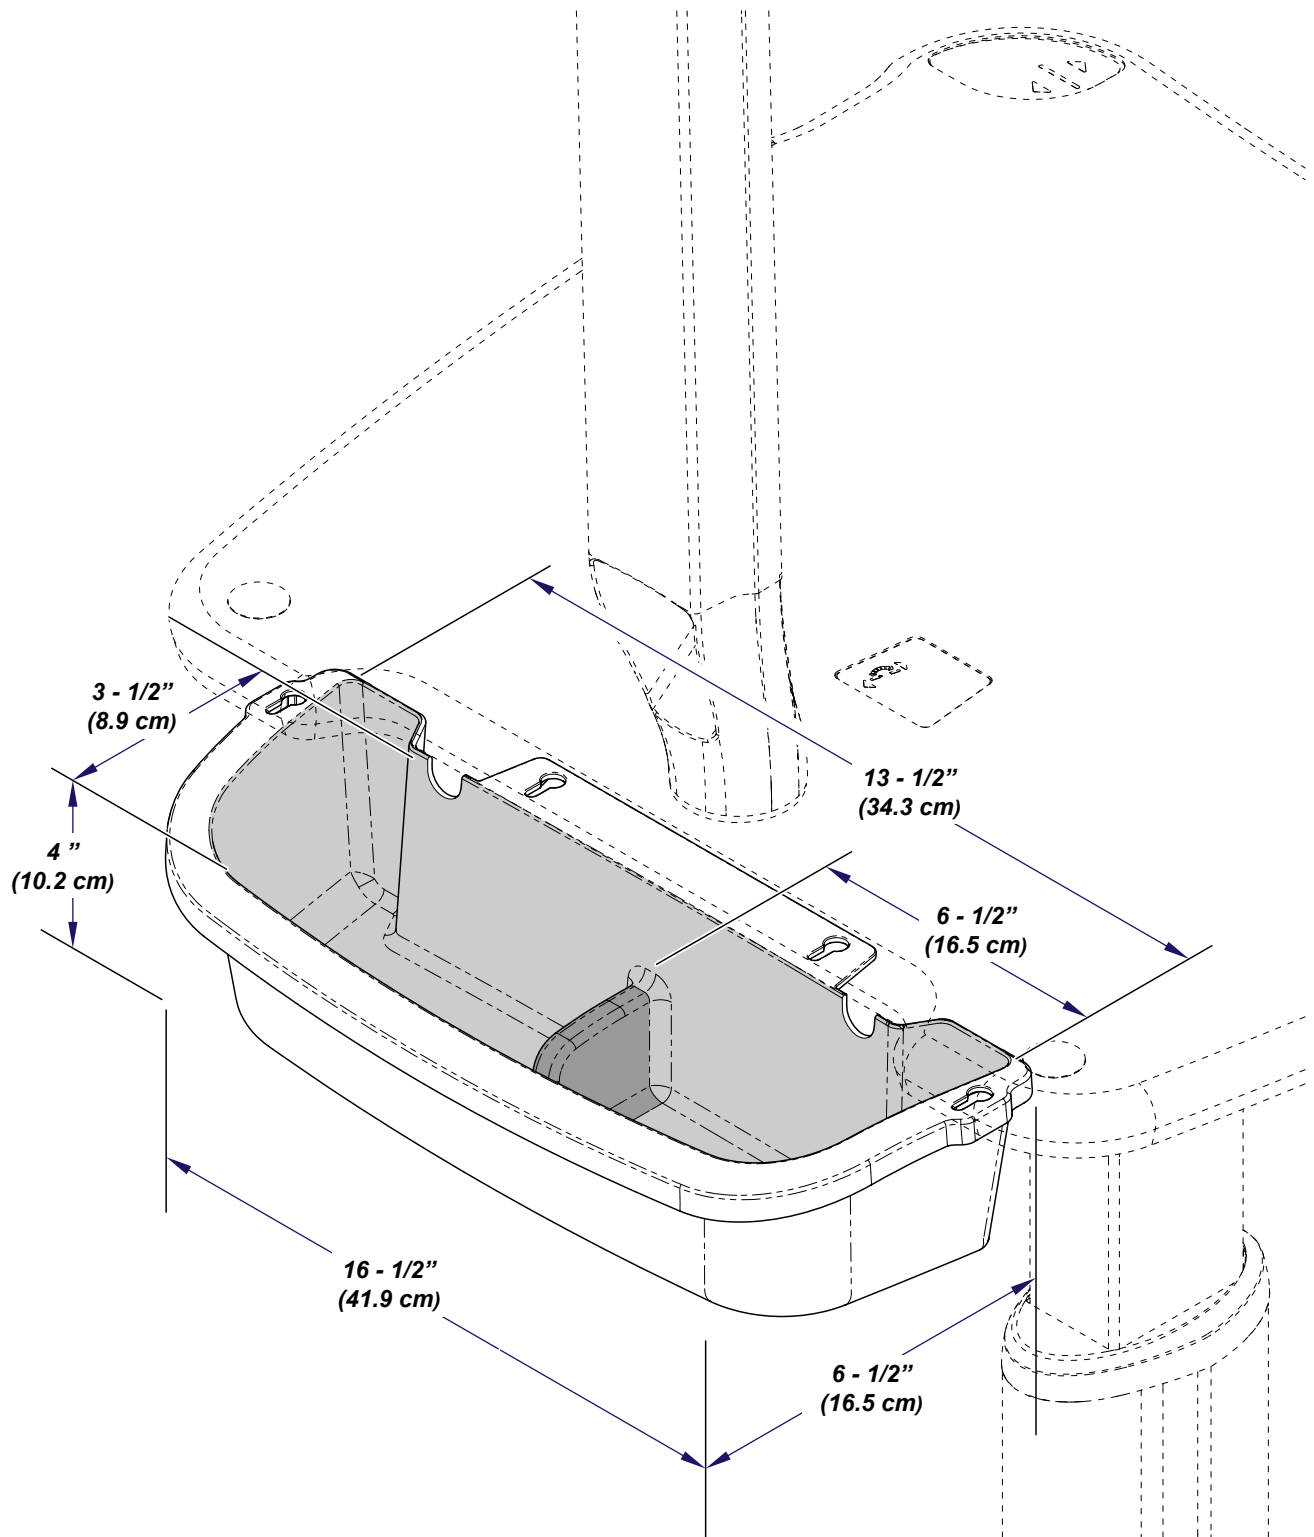

Rear Basket [9A650001]

- **Capacity**
5 lb max.

MA11134i