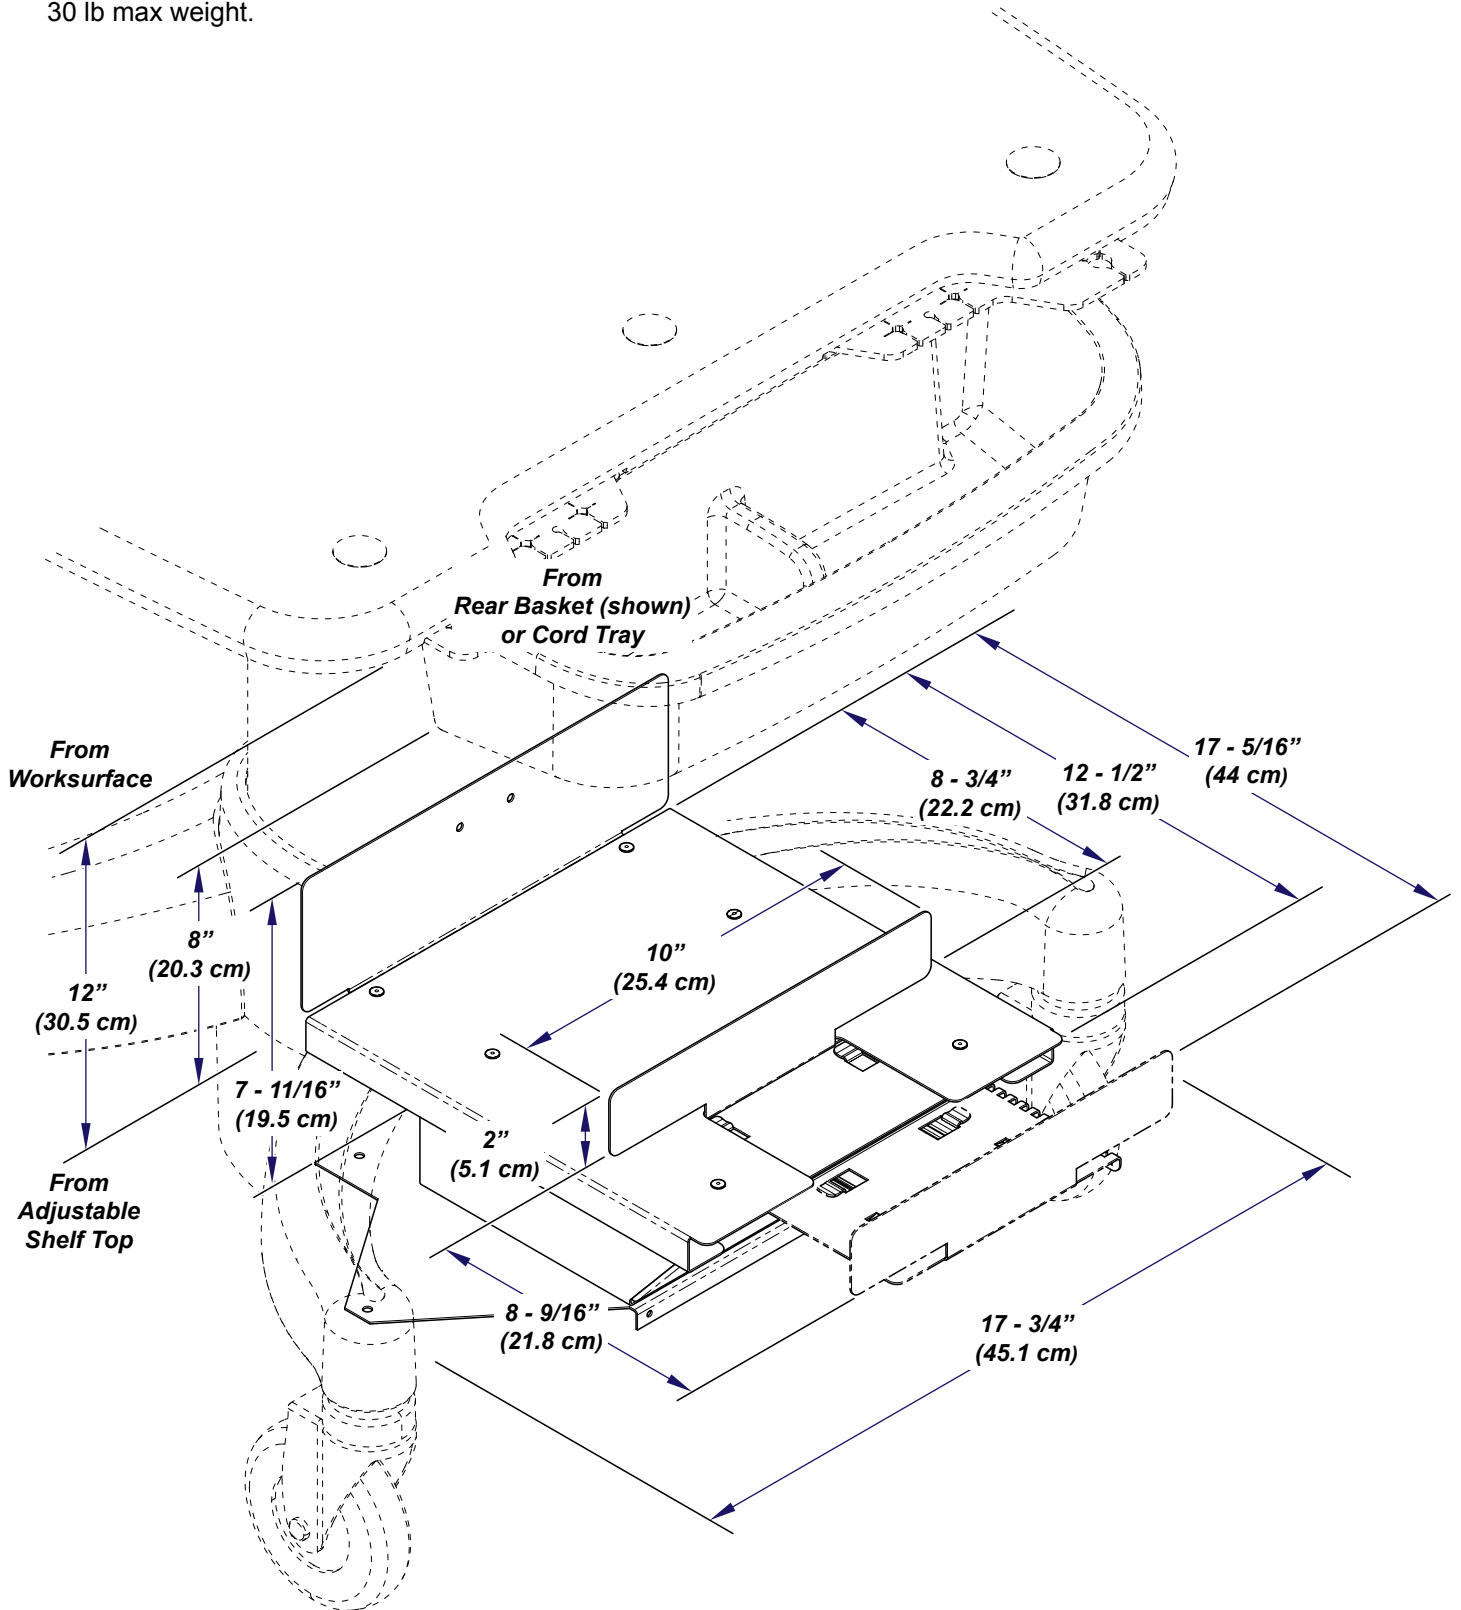

# Adjustable Utility Shelf [9A656001]

- **Capacity**  
30 lb max weight.

MA11138i