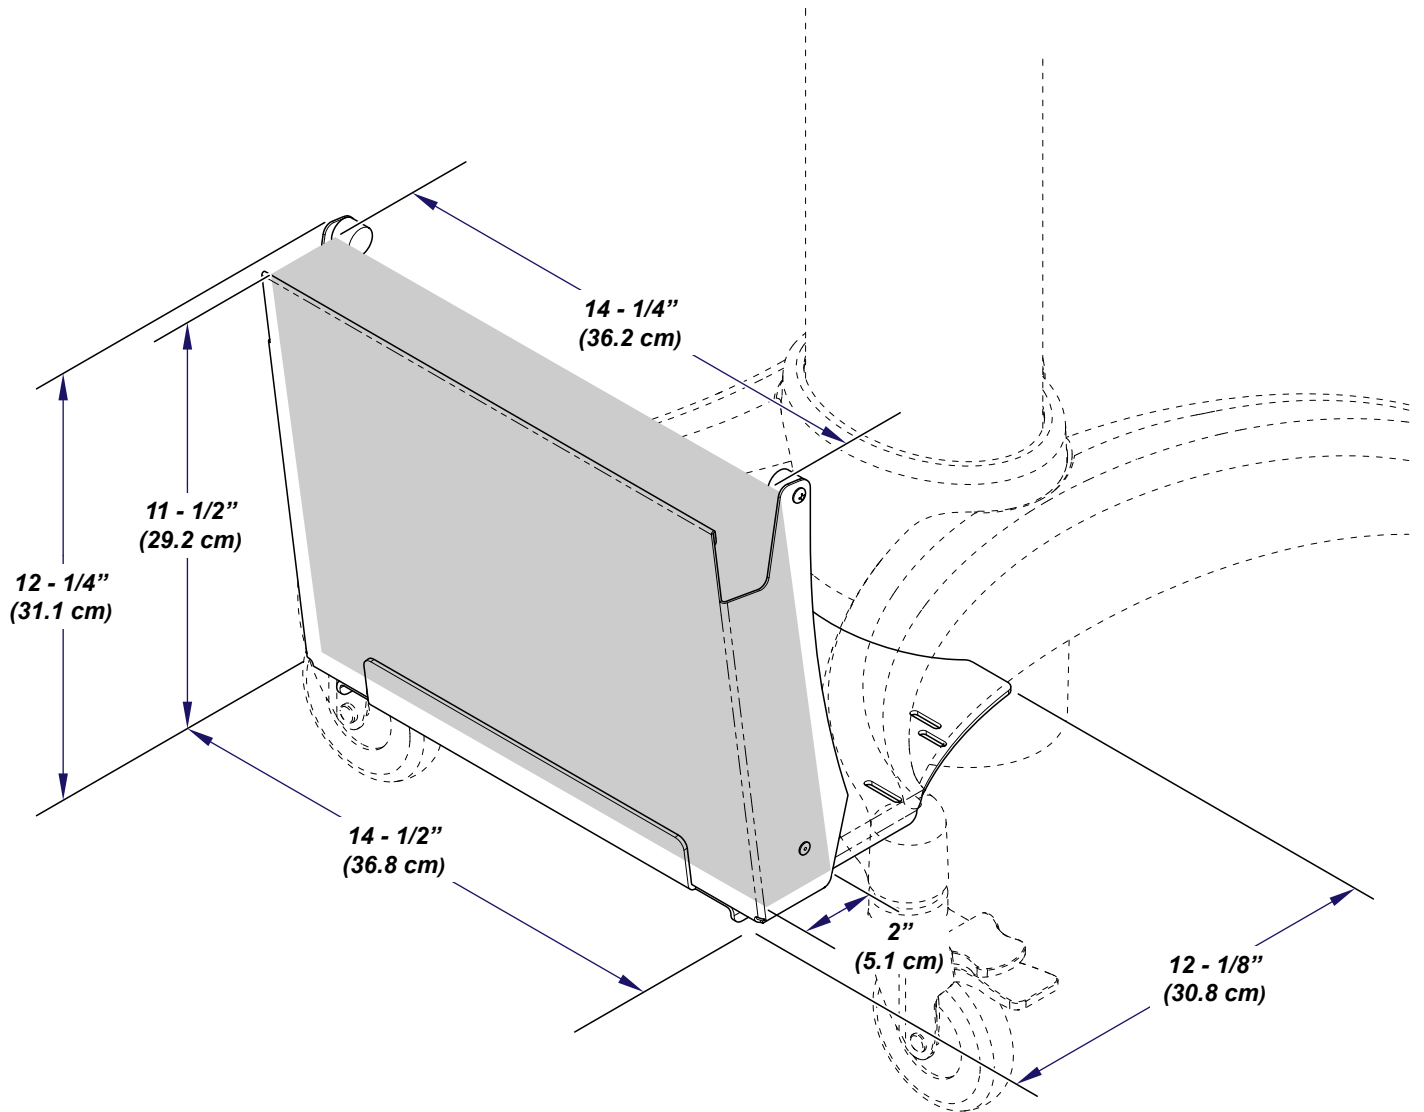

- **Capacity**
7 lb max weight.

MA11141i