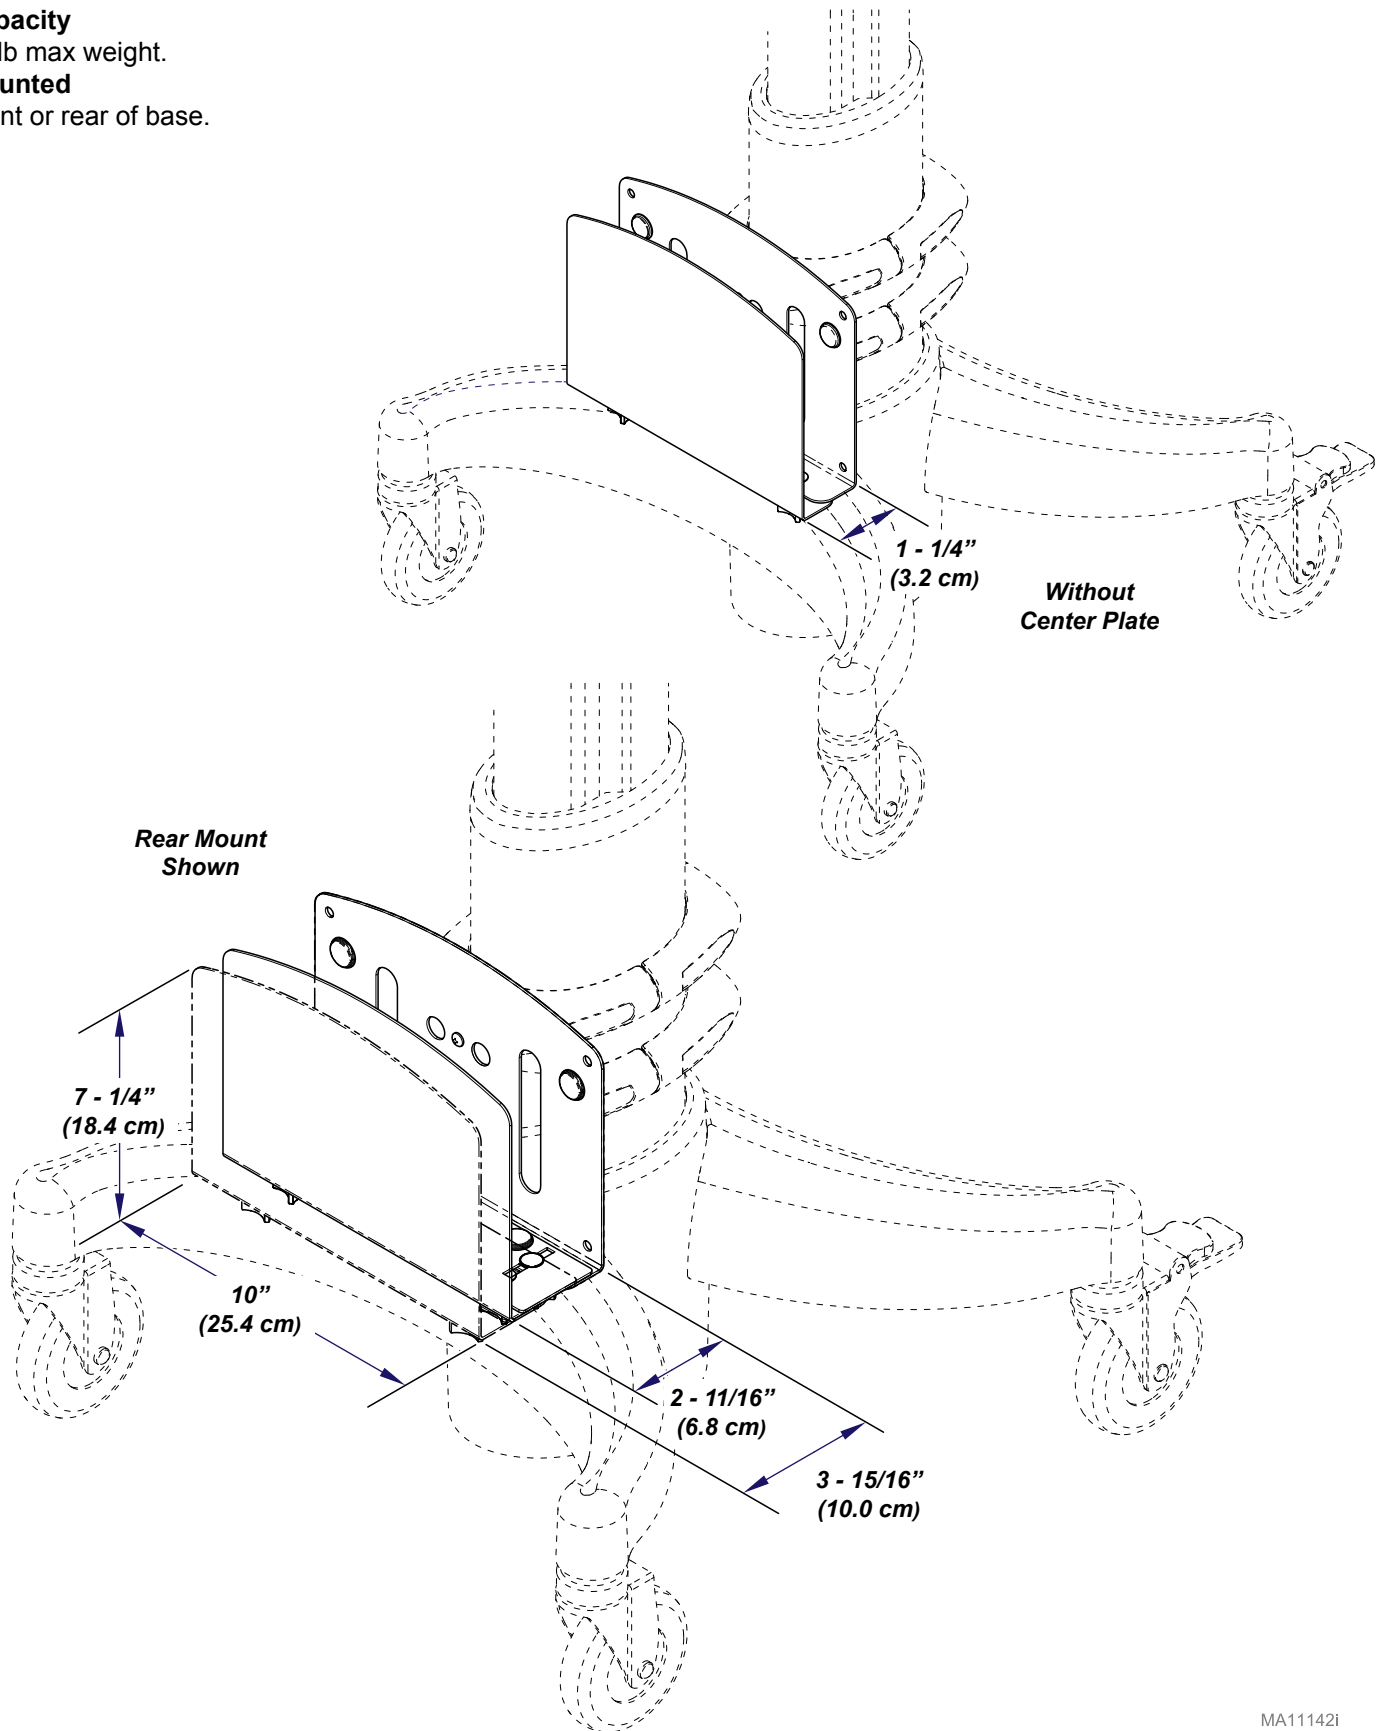

CPU Holder [9A663001]

- **Capacity**
20 lb max weight.
- **Mounted**
Front or rear of base.

MA11142i