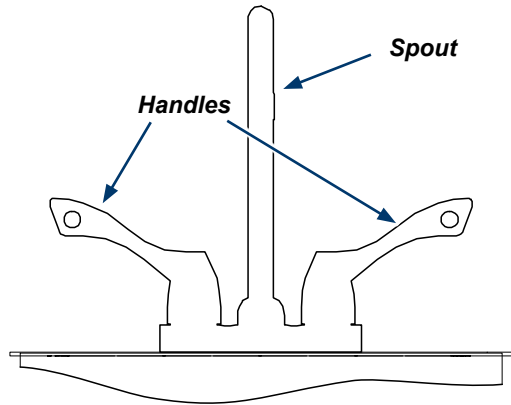

Countertop:

- *Post Form Laminate*

Sink / Faucet:

CFT-3GS4WB-2

Manufacturer: Moen #8938

- Hole Deck Mount, 4" Centers (2)
- 4.31" Wristblade Handles
- 3.5" Swivel Gooseneck Spout

MA9522i

Exam - E2

Cabinet:

- Powdercoated 18 gauge cold rolled steel; multi-piece shell and frame design; riveted and press joined (Tog-L-Loc®)

Door Construction:

- *Front/Back:* 12 Mil. Seamless polymer-covered front; melamine back (Frost in color).
- *Core:* 45 lb. LEED IEQ compliant MDF board, 3/4 inch thick. All composite wood material to meet CARB P2 emission std of CARB reg. 91320.2.
- *Hinges:* Manufacturer's standard Blum®, concealed, self-closing, 110 deg. opening, nickel-plated metal, clip-on mount, three adjustment points.
- *Pulls:* 128 mm pull offering for Serenity.

Drawers:

- *Deep Drawer Construction:* One piece molded polystyrene drawer bodies w/rounded corners; (Frost in color).
- *File Drawer Construction:* 18 gauge cold rolled steel frame; including suspended file system and file bars.
- *Front/Back:* 12 Mil. Seamless polymer-covered front; melamine back (Frost in color).
- *Core:* 45 lb. LEED IEQ compliant MDF board, 3/4 inch thick. All composite wood material to meet CARB P2 emission std of CARB reg. 91320.2.

Drawers (continued):

- *Slide:* Manufacturer's standard Accuride Aero (100 lb. capacity) ball bearing slides; Accuride Model 3832 (100 lb. capacity) for pullout writing surfaces and waste cans; and heavy duty Accuride Model 3640 (200 lb. capacity) slide for file drawers and heavy duty pull out shelves.
- *Pulls:* 128 mm pull offering for Serenity.