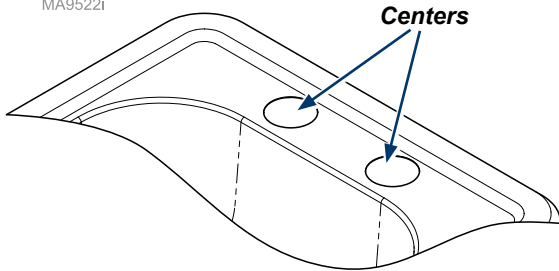

Countertop:

- *Post Form Laminate*

Sink / Faucet:

CFT-3GS4WB-2

Manufacturer: Moen #8938

- Hole Deck Mount, 4" Centers (2)
- 4.31" Wristblade Handles
- 3.5" Swivel Gooseneck Spout

MA9522i

Exam - E2

Cabinet:

- Powdercoated 18 gauge cold rolled steel; multi-piece shell and frame design; riveted and press joined (Tog-L-Loc®)

Door Construction:

- *Front/Back:* 12 Mil. Seamless polymer-covered front; melamine back (Frost in color).
- *Core:* 45 lb. LEED IEQ compliant MDF board, 3/4 inch thick. All composite wood material to meet CARB P2 emission std of CARB reg. 91320.2.
- *Hinges:* Manufacturer's standard Blum®, concealed, self-closing, 110 deg. opening, nickel-plated metal, clip-on mount, three adjustment points.
- *Pulls:* 128 mm pull offering for Serenity.

Drawers:

- *Deep Drawer Construction:* One piece molded polystyrene drawer bodies w/rounded corners; (Frost in color).
- *File Drawer Construction:* 18 gauge cold rolled steel frame; including suspended file system and file bars.
- *Front/Back:* 12 Mil. Seamless polymer-covered front; melamine back (Frost in color).
- *Core:* 45 lb. LEED IEQ compliant MDF board, 3/4 inch thick. All composite wood material to meet CARB P2 emission std of CARB reg. 91320.2.

Drawers (continued):

- *Slide:* Manufacturer's standard Accuride Aero (100 lb. capacity) ball bearing slides; Accuride Model 3832 (100 lb. capacity) for pullout writing surfaces and waste cans; and heavy duty Accuride Model 3640 (200 lb. capacity) slide for file drawers and heavy duty pull out shelves.
- *Pulls:* 128 mm pull offering for Serenity.