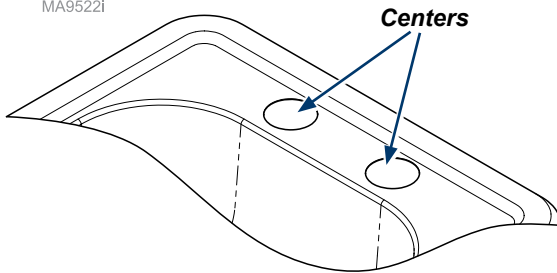

- Hole Deck Mount, 4" Centers (2)
- 4.31" Wristblade Handles
- 3.5" Swivel Gooseneck Spout

Exam - E4

Cabinet:

- Powdercoated 18 gauge cold rolled steel; multi-piece shell and frame design; riveted and press joined (Tog-L-Loc®)

Door Construction:

- *Front/Back:* 12 Mil. Seamless polymer-covered front; melamine back (Frost in color).
- *Core:* 45 lb. LEED IEQ compliant MDF board, 3/4 inch thick. All composite wood material to meet CARB P2 emission std of CARB reg. 91320.2.
- *Hinges:* Manufacturer's standard Blum®, concealed, self-closing, 110 deg. opening, nickel-plated metal, clip-on mount, three adjustment points.
- *Pulls:* 128 mm pull offering for Serenity.

Drawers (continued):

- *Slide:* Manufacturer's standard Accuride Aero (100 lb. capacity) ball bearing slides; Accuride Model 3832 (100 lb. capacity) for pullout writing surfaces and waste cans; and heavy duty Accuride Model 3640 (200 lb. capacity) slide for file drawers and heavy duty pull out shelves.
- *Pulls:* 128 mm pull offering for Serenity.