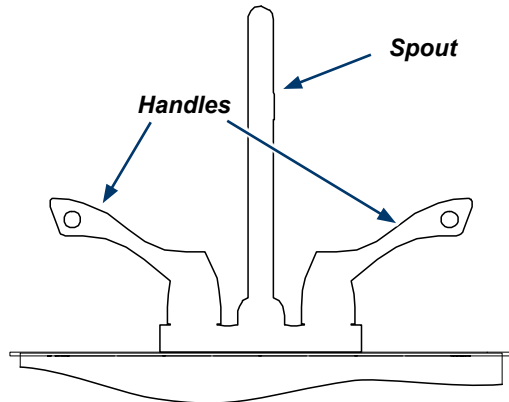

MA9522i

Sink / Faucet:

CFT-3GS4WB-2

Manufacturer: Moen #8938

- Hole Deck Mount, 4" Centers (2)
- 4.31" Wristblade Handles
- 3.5" Swivel Gooseneck Spout