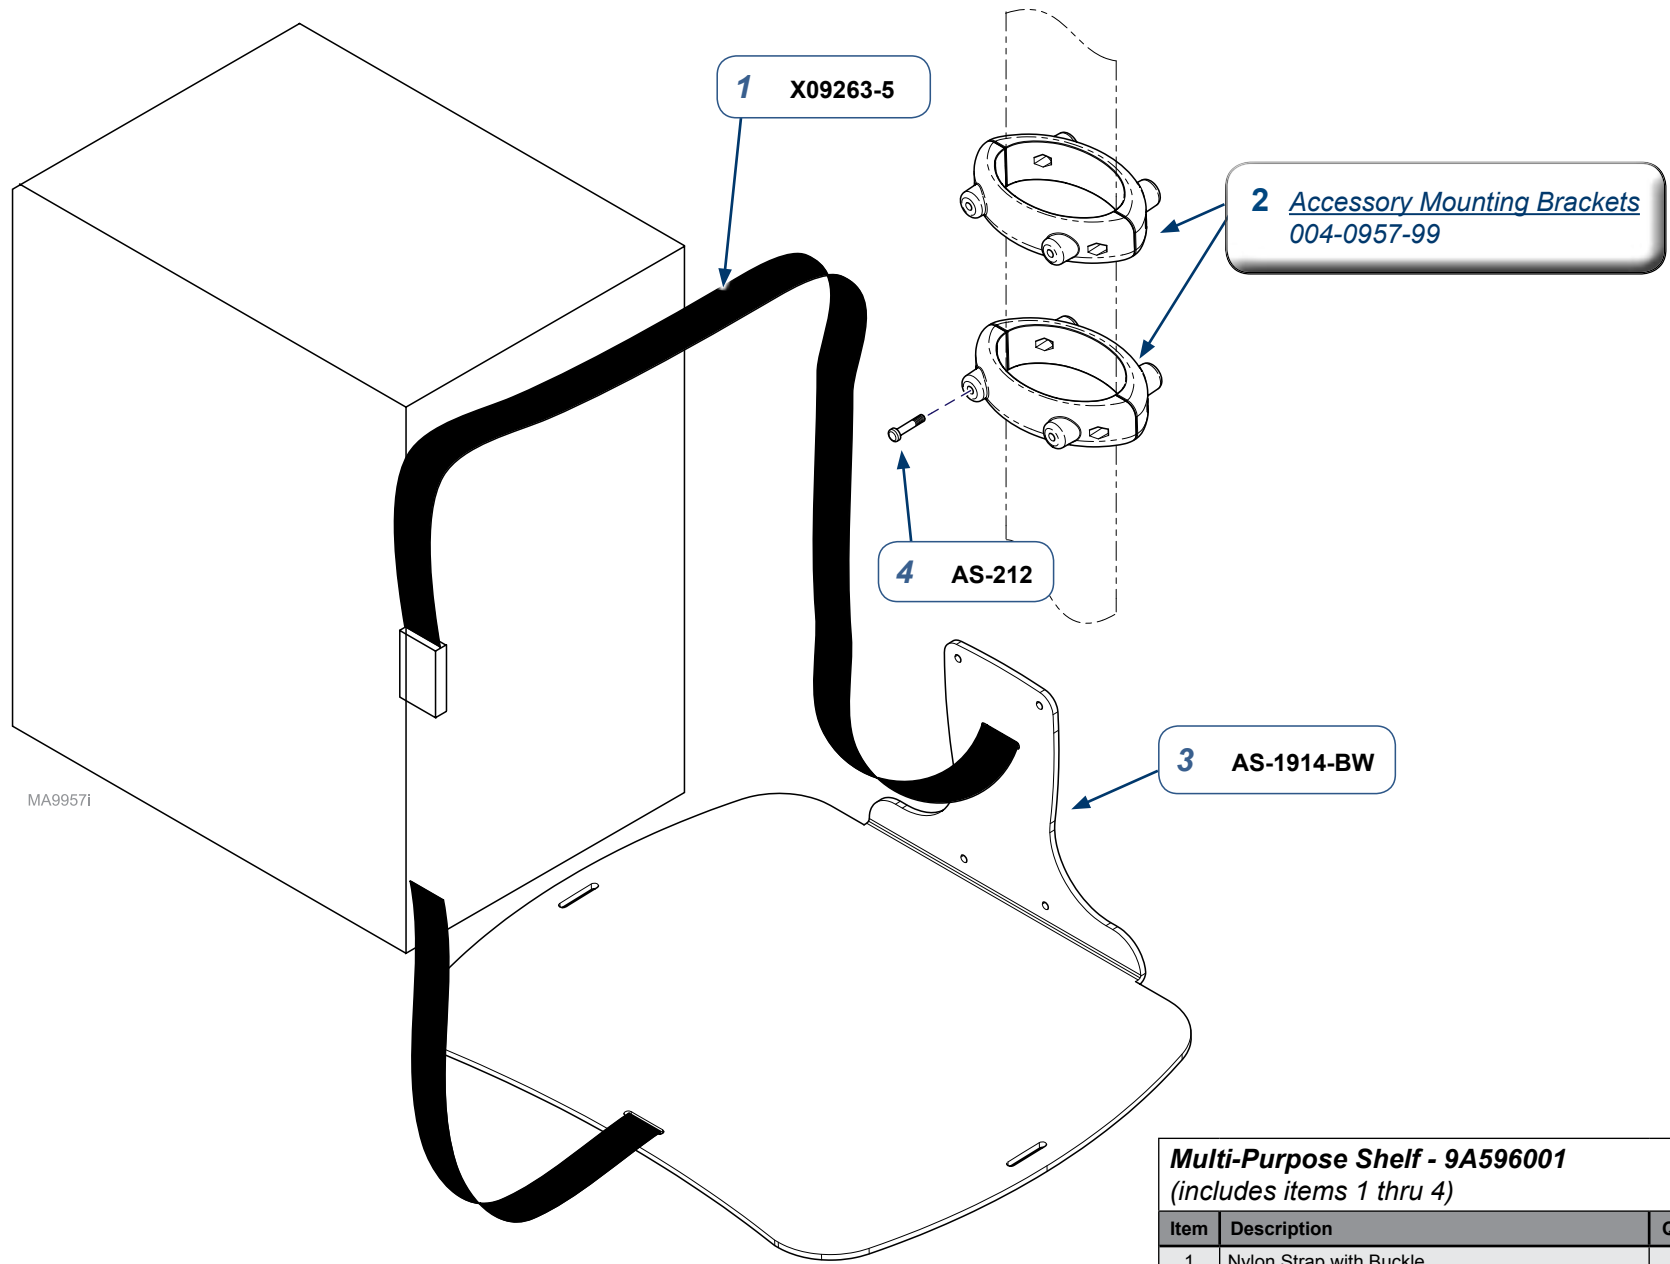

Shelf Dimensions: 18" w x 14.89" D

Multi-Purpose Shelf - 9A596001
(includes items 1 thru 4)

Item	Description	Qty.
1	Nylon Strap with Buckle	1
2	Refer to: "Accessory Mounting Brackets"	Ref
3	Shelf	1
4	Hex Screw (#10-24 x 7/8")	4