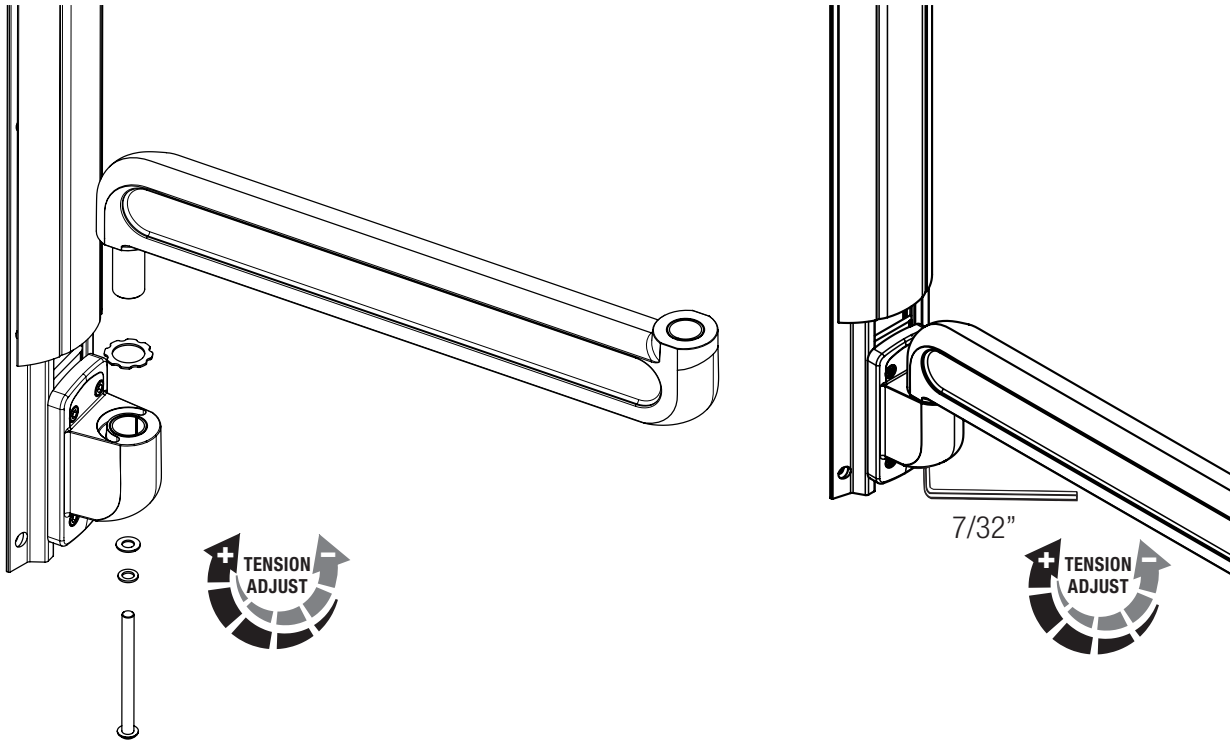

INSTALLATION MANUAL

20" EXTENSION ARM

OPTIONAL EXTENSION ARM

Installation direct to Wall Ear. This is an optional item and not included in all configurations.

For further information please contact your distributor.

INSTALLATION OF MAIN ARM TO THE EXTENSION ARM

Main arm to be installed once extension arm has been secured.