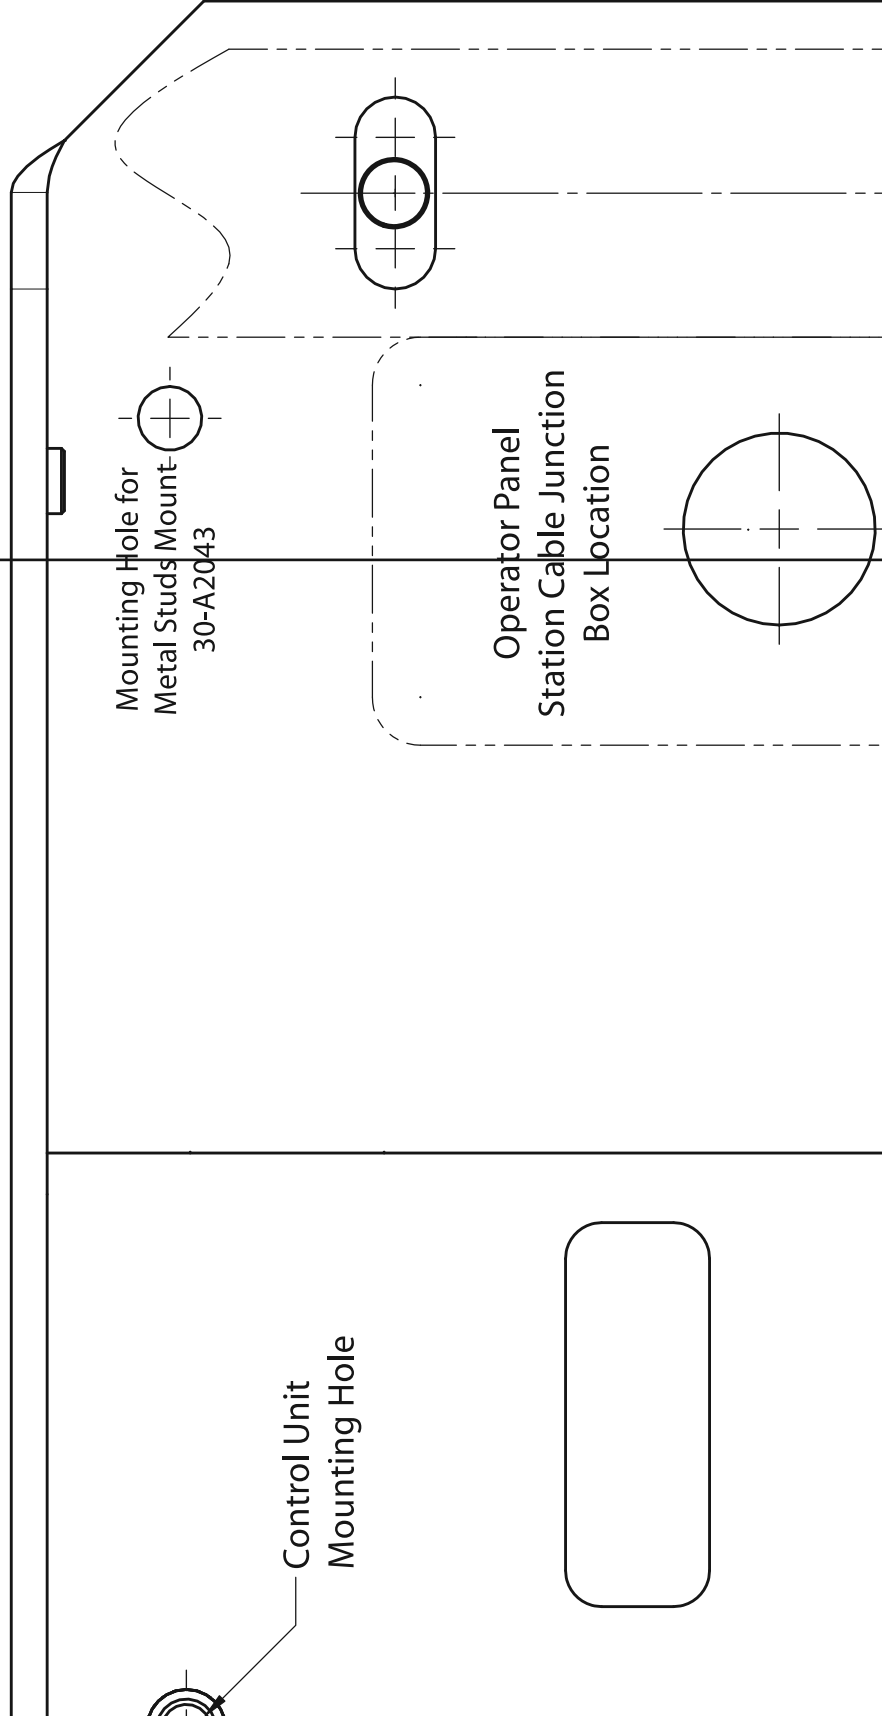

JB-70

PREVA

Catalog Number (Beginning with)	A	B	C	D
DCD5	24 5/8" (63 cm)	20 1/2" (52 cm)	52 1/2" (133 cm)	56 1/2" (144 cm)
DCV5 I7015 P7015				
DCD6	34 5/8" (88 cm)	30 1/2" (78 cm)	62 1/2" (159 cm)	66 1/2" (167 cm)
DCV6 I7016 P7016				
DCD7	44 5/8" (114 cm)	40 1/2" (103 cm)	72 1/2" (184 cm)	76 1/2" (194 cm)
DCV7 I7017 P7017				
DCD8	48 5/8" (124 cm)	44 1/2" (113 cm)	76 1/2" (194 cm)	80 1/2" (204 cm)
DCV8 P7018				

Mounting Hole for
Metal Studs Mount-
30-A2043

Operator Panel
Station Cable Junction
Box Location

Control Unit
Mounting Hole

Control Unit - Two

Electrical Power Junction Box Location
Junction Box Size: 4" x 4"

12" square measurement guide

Power Cable
Opening

Recommended Location
41" from Floor

Mounting Hole for
Metal Studs Mount
30-A2043

Recommended
40" f

Made in USA

Midmark Corporation • 1001 Asbury Drive Buffalo Grove IL 60089 • USA • 1-800-MIDMARK • midmark.com

o Stud Mount

12" square measurement guide

1" square

12" square measurement guide

Mounting Hole for
Metal Studs Mount
30-A2043

Control Unit
Mounting Hole

Location
from Floor