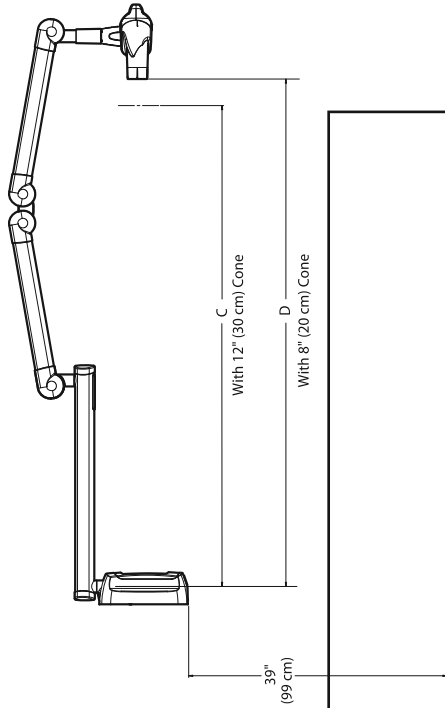

JB-70

PREVA

Catalog Number (Beginning with)	A	B	C	D
DCD5	24 5/8" (63 cm)	20 1/2" (52 cm)	52 1/2" (133 cm)	56 1/2" (144 cm)
DCV5 I7015 P7015				
DCD6	34 5/8" (88 cm)	30 1/2" (78 cm)	62 1/2" (159 cm)	66 1/2" (167 cm)
DCV6 I7016 P7016				
DCD7	44 5/8" (114 cm)	40 1/2" (103 cm)	72 1/2" (184 cm)	76 1/2" (194 cm)
DCV7 I7017 P7017				
DCD8	48 5/8" (124 cm)	44 1/2" (113 cm)	76 1/2" (194 cm)	80 1/2" (204 cm)
DCV8 P7018				

Mounting Hole for
Metal Studs Mount-
30-A2043

Operator Panel
Station Cable Junction
Box Location

Control Unit
Mounting Hole

Control Unit - Two

Electrical Power Junction Box Location
Junction Box Size: 4" x 4"

12" square measurement guide

Power Cable
Opening

Recommended Location
41" from Floor

Mounting Hole for
Metal Studs Mount
30-A2043

Recommended
40" f

Made in USA

Midmark Corporation • 1001 Asbury Drive Buffalo Grove IL 60089 • USA • 1-800-MIDMARK • midmark.com

o Stud Mount

12" square measurement guide

1" square

12" square measurement guide

Mounting Hole for
Metal Studs Mount
30-A2043

Control Unit
Mounting Hole

Location
from Floor