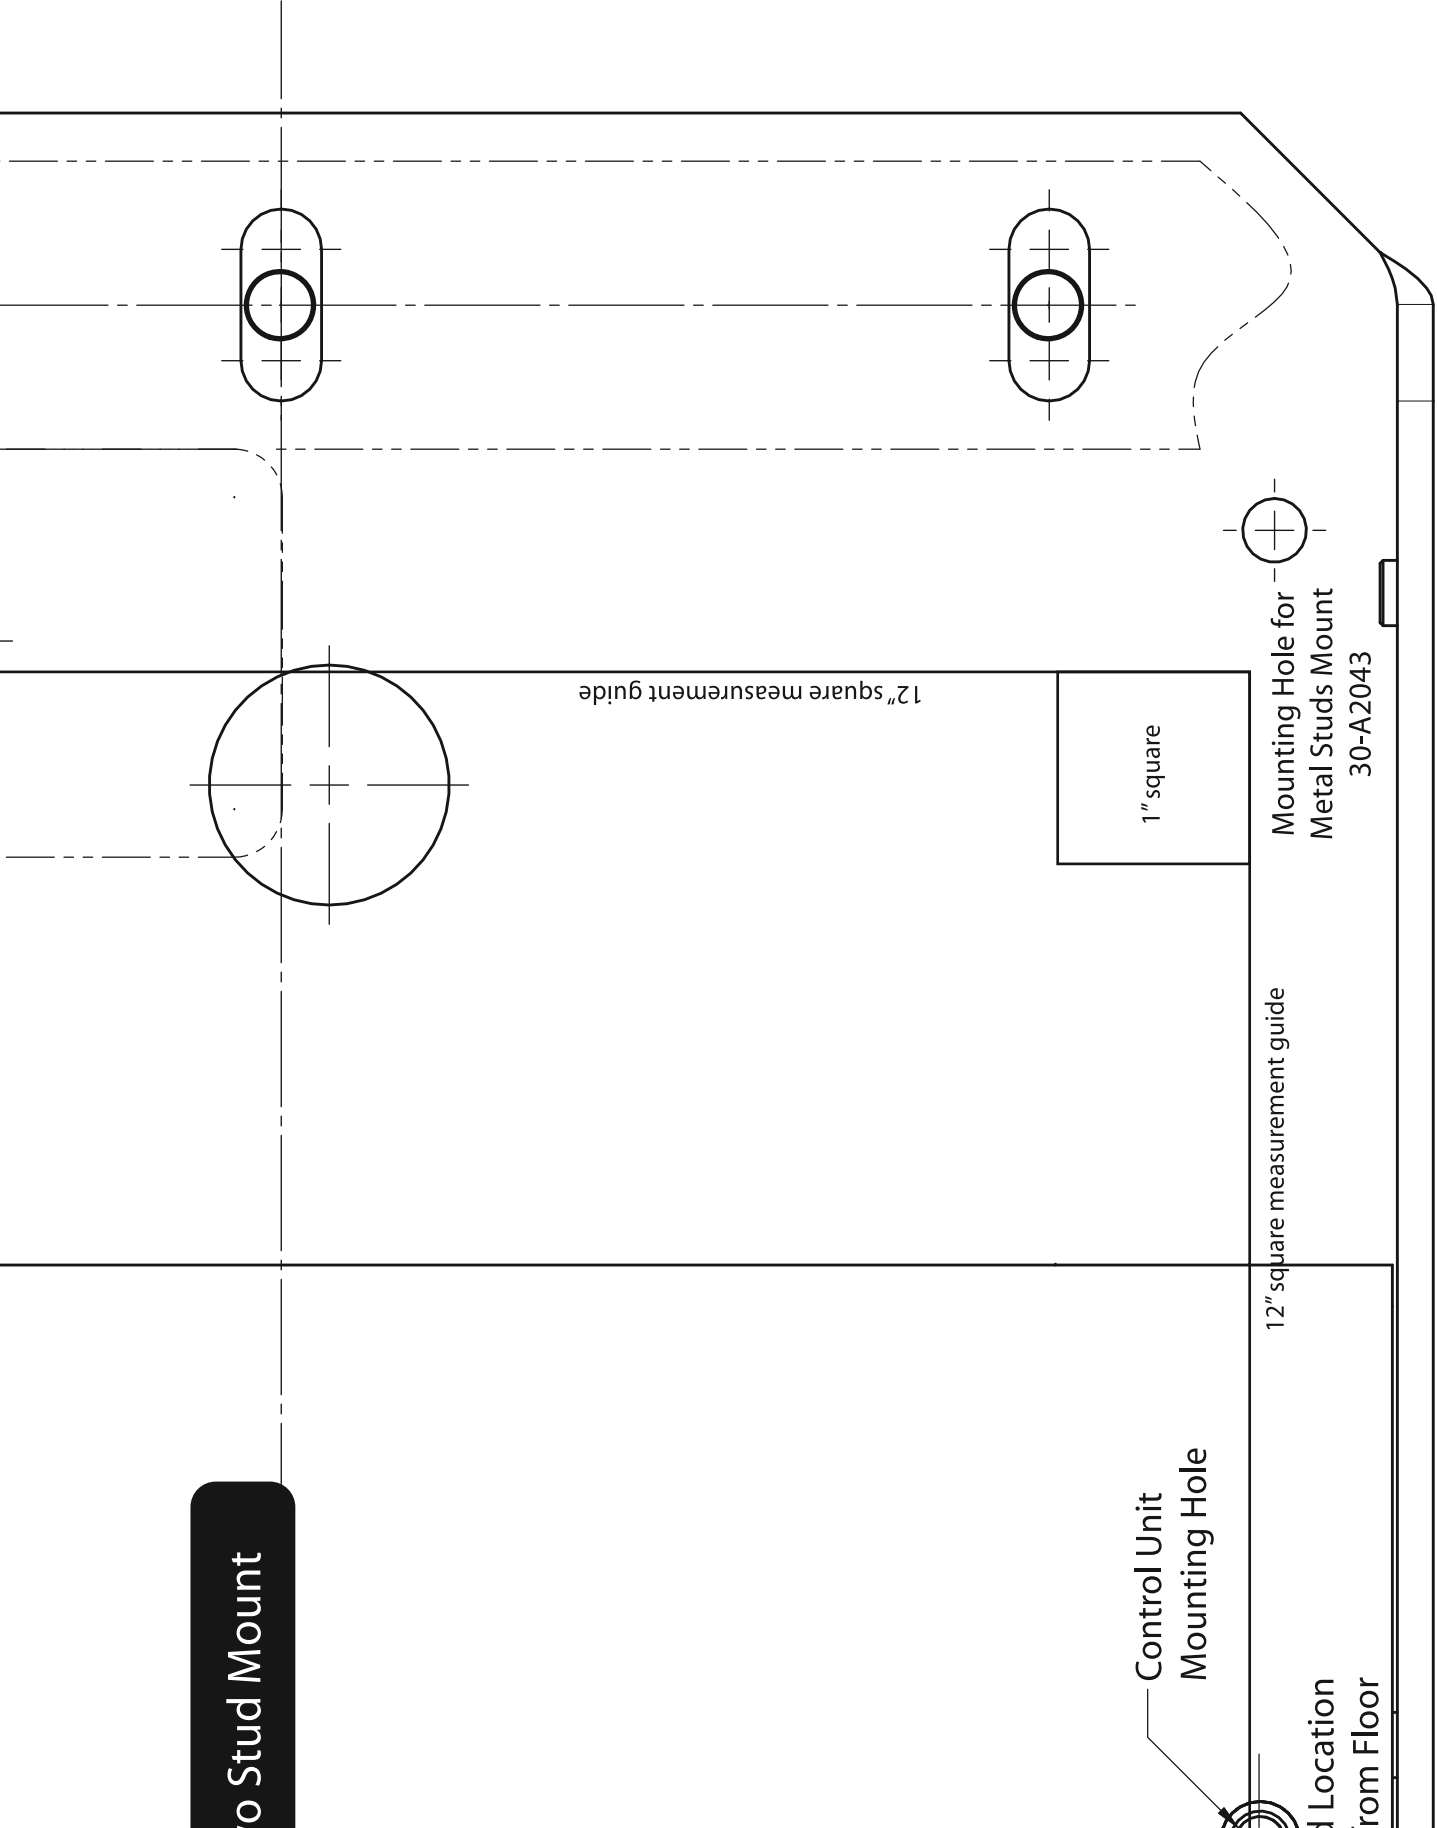

JB-70

PREVA

Catalog Number (Beginning with)	A	B	C	D
DCD5	24 5/8" (63 cm)	20 1/2" (52 cm)	52 1/2" (133 cm)	56 1/2" (144 cm)
DCV5 I7015 P7015				
DCD6	34 5/8" (88 cm)	30 1/2" (78 cm)	62 1/2" (159 cm)	66 1/2" (167 cm)
DCV6 I7016 P7016				
DCD7	44 5/8" (114 cm)	40 1/2" (103 cm)	72 1/2" (184 cm)	76 1/2" (194 cm)
DCV7 I7017 P7017				
DCD8	48 5/8" (124 cm)	44 1/2" (113 cm)	76 1/2" (194 cm)	80 1/2" (204 cm)
DCV8 P7018				

Mounting Hole for
Metal Studs Mount-
30-A2043

Operator Panel
Station Cable Junction
Box Location

Control Unit
Mounting Hole

Control Unit - Two

Electrical Power Junction Box Location
Junction Box Size: 4" x 4"

12" square measurement guide

Power Cable
Opening

Recommended Location
41" from Floor

Mounting Hole for
Metal Studs Mount
30-A2043

Recommended
40" f

Made in USA

Midmark Corporation • 1001 Asbury Drive Buffalo Grove IL 60089 • USA • 1-800-MIDMARK • midmark.com

o Stud Mount

12" square measurement guide

1" square

12" square measurement guide

Mounting Hole for
Metal Studs Mount
30-A2043

Control Unit
Mounting Hole

Location
from Floor