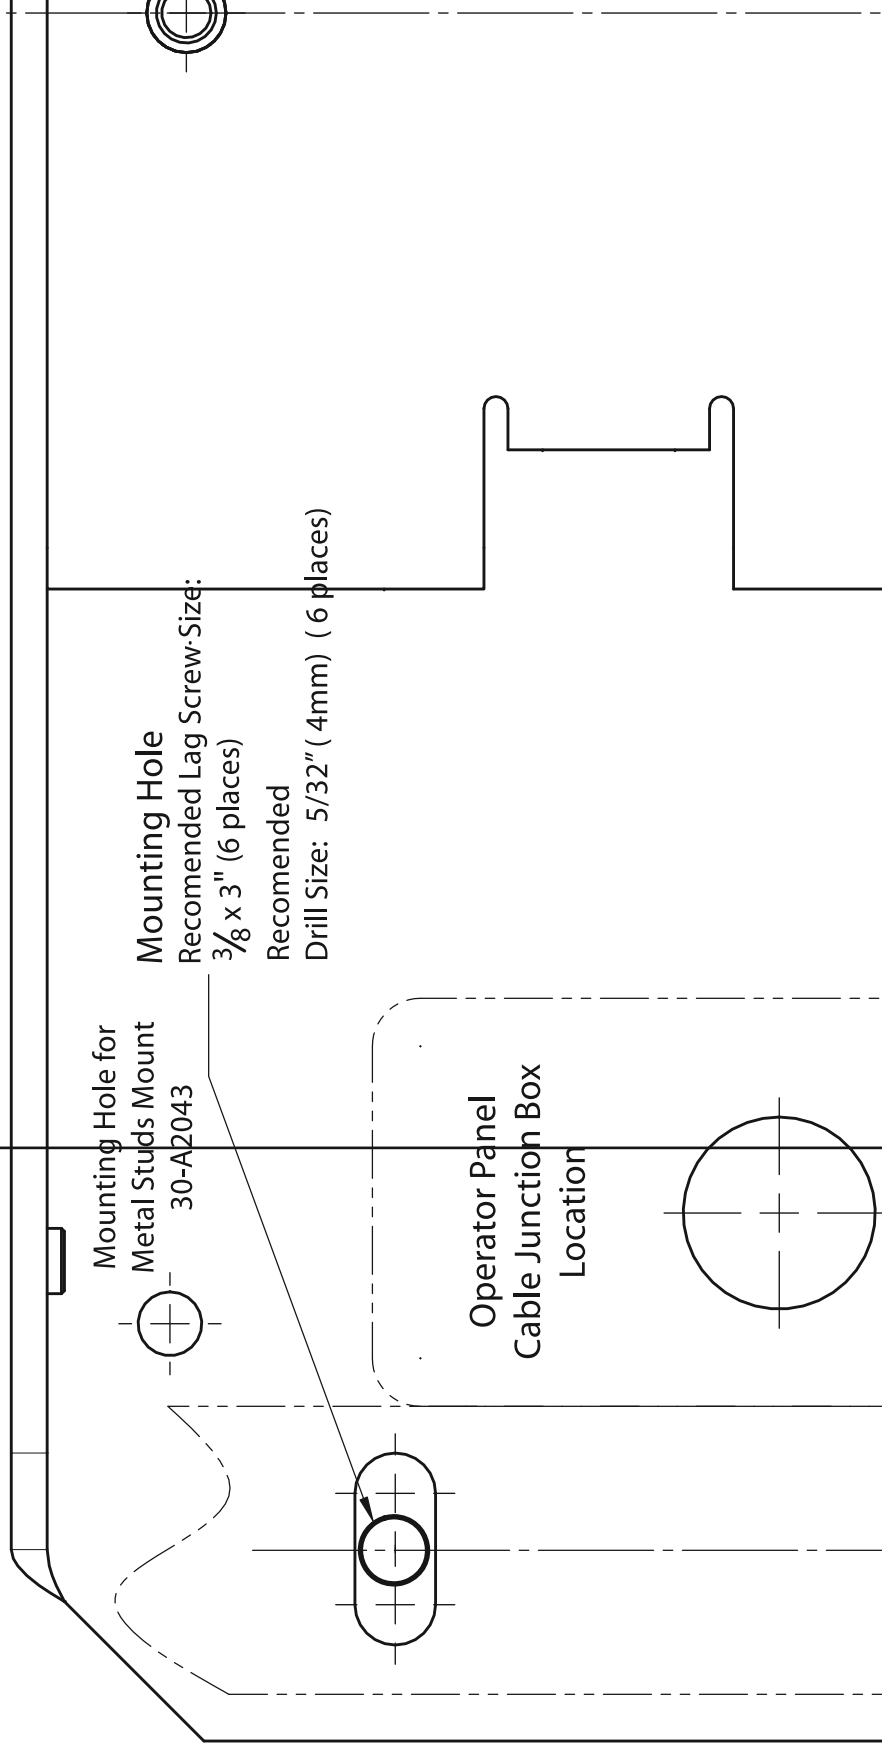

JB-70

PREVA

Catalog Number (Beginning with)	A	B	C	D
DCD5	24 5/8" (63 cm)	20 1/2" (52 cm)	52 1/2" (133 cm)	56 1/2" (144 cm)
DCV5 I7015 P7015				
DCD6	34 5/8" (88 cm)	30 1/2" (78 cm)	62 1/2" (159 cm)	66 1/2" (167 cm)
DCV6 I7016 P7016				
DCD7	44 5/8" (114 cm)	40 1/2" (103 cm)	72 1/2" (184 cm)	76 1/2" (194 cm)
DCV7 I7017 P7017				
DCD8	48 5/8" (124 cm)	44 1/2" (113 cm)	76 1/2" (194 cm)	80 1/2" (204 cm)
DCV8 P7018				

Mounting Hole for
Metal Studs Mount-
30-A2043

Operator Panel
Station Cable Junction
Box Location

Control Unit
Mounting Hole

Control Unit - Two

Electrical Power Junction Box Location
Junction Box Size: 4" x 4"

12" square measurement guide

Power Cable
Opening

Recommended Location
41" from Floor

Mounting Hole for
Metal Studs Mount
30-A2043

Recommended
40" f

Made in USA

Midmark Corporation • 1001 Asbury Drive Buffalo Grove IL 60089 • USA • 1-800-MIDMARK • midmark.com

o Stud Mount

12" square measurement guide

1" square

12" square measurement guide

Mounting Hole for
Metal Studs Mount
30-A2043

Control Unit
Mounting Hole

Location
from Floor