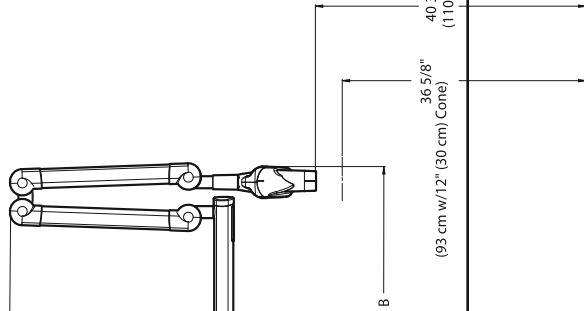

JB-70

PREVA

Catalog Number (Beginning with)	A	B	C	D
DCD5	24 5/8" (63 cm)	20 1/2" (52 cm)	52 1/2" (133 cm)	56 1/2" (144 cm)
DCV5 I7015 P7015				
DCD6	34 5/8" (88 cm)	30 1/2" (78 cm)	62 1/2" (159 cm)	66 1/2" (167 cm)
DCV6 I7016 P7016				
DCD7	44 5/8" (114 cm)	40 1/2" (103 cm)	72 1/2" (184 cm)	76 1/2" (194 cm)
DCV7 I7017 P7017				
DCD8	48 5/8" (124 cm)	44 1/2" (113 cm)	76 1/2" (194 cm)	80 1/2" (204 cm)
DCV8 P7018				

Mounting Hole for
Metal Studs Mount-
30-A2043

Operator Panel
Station Cable Junction
Box Location

Control Unit
Mounting Hole

Control Unit - Two

Electrical Power Junction Box Location
Junction Box Size: 4" x 4"

12" square measurement guide

Power Cable
Opening

Recommended Location
41" from Floor

Mounting Hole for
Metal Studs Mount
30-A2043

Recommended
40" f

Made in USA

Midmark Corporation • 1001 Asbury Drive Buffalo Grove IL 60089 • USA • 1-800-MIDMARK • midmark.com

o Stud Mount

12" square measurement guide

1" square

12" square measurement guide

Mounting Hole for
Metal Studs Mount
30-A2043

Control Unit
Mounting Hole

Location
from Floor