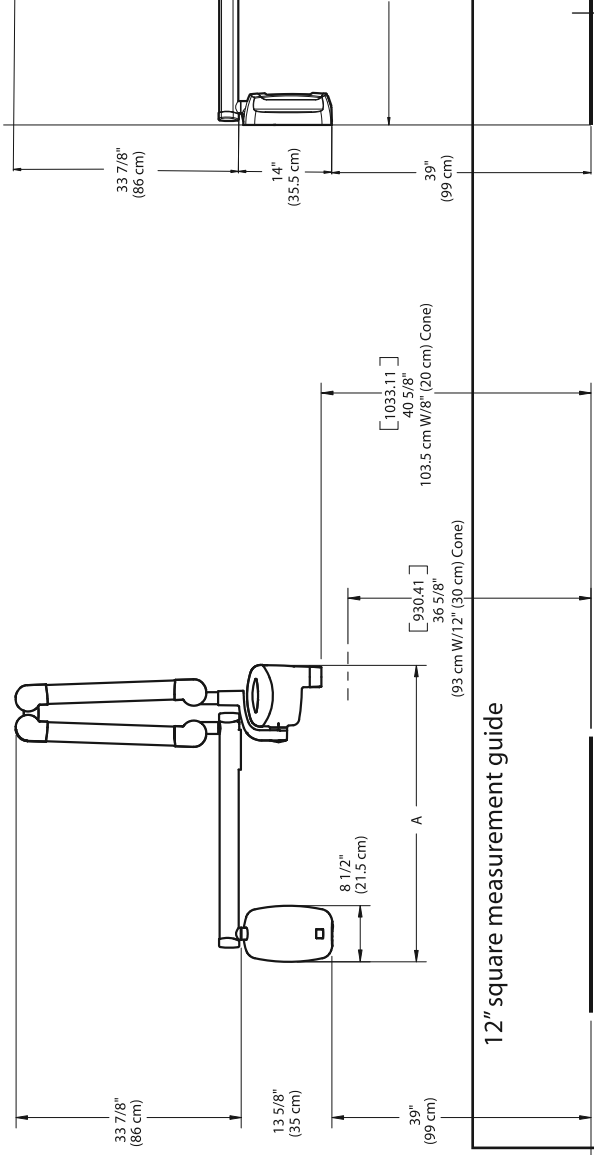

JB-70

PREVA

Catalog Number (Beginning with)	A	B	C	D
DCD5	24 5/8" (63 cm)	20 1/2" (52 cm)	52 1/2" (133 cm)	56 1/2" (144 cm)
DCV5 I7015 P7015				
DCD6	34 5/8" (88 cm)	30 1/2" (78 cm)	62 1/2" (159 cm)	66 1/2" (167 cm)
DCV6 I7016 P7016				
DCD7	44 5/8" (114 cm)	40 1/2" (103 cm)	72 1/2" (184 cm)	76 1/2" (194 cm)
DCV7 I7017 P7017				
DCD8	48 5/8" (124 cm)	44 1/2" (113 cm)	76 1/2" (194 cm)	80 1/2" (204 cm)
DCV8 P7018				

Mounting Hole for
Metal Studs Mount-
30-A2043

Operator Panel
Station Cable Junction
Box Location

Control Unit
Mounting Hole

Control Unit - Two

Electrical Power Junction Box Location
Junction Box Size: 4" x 4"

12" square measurement guide

Power Cable
Opening

Recommended Location
41" from Floor

Mounting Hole for
Metal Studs Mount
30-A2043

Recommended
40" f

Made in USA

Midmark Corporation • 1001 Asbury Drive Buffalo Grove IL 60089 • USA • 1-800-MIDMARK • midmark.com

o Stud Mount

12" square measurement guide

1" square

12" square measurement guide

Mounting Hole for
Metal Studs Mount
30-A2043

Control Unit
Mounting Hole

Location
from Floor