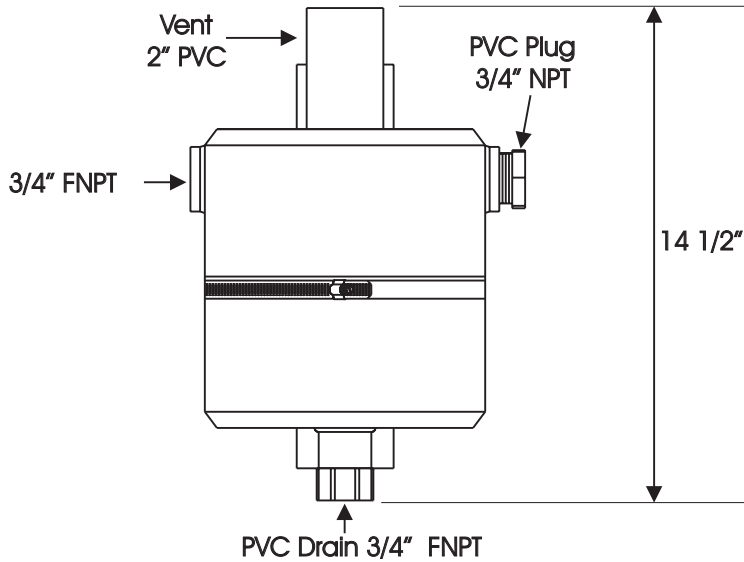

Matrix
145 Mid County Drive
Orchard Park, New York 14127
716-662-6650
800-847-1000
Tech Support 888-279-1260
77000115-122602 bz

Top View

PN-77000115
Air Water Separator
(Used With Single Pumps or
Dual Pumps Not on a Platform)

Front View

Side View