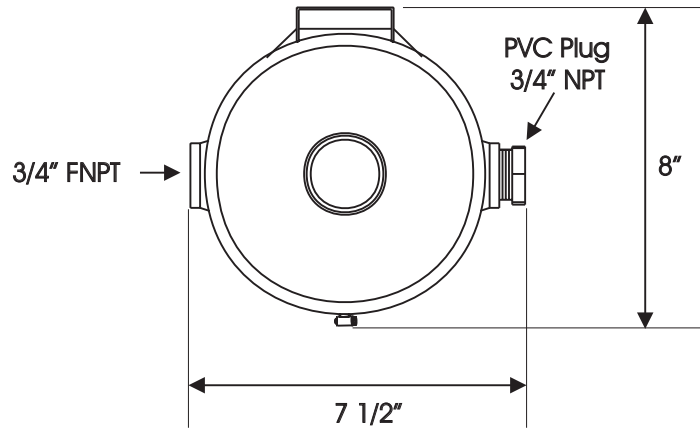

Matrix
145 Mid County Drive
Orchard Park, New York 14127
716-662-6650
800-847-1000
Tech Support 888-279-1260
77000115-122602 bz

Top View

PN-77000115
Air Water Separator
(Used With Single Pumps or
Dual Pumps Not on a Platform)

Front View

Side View