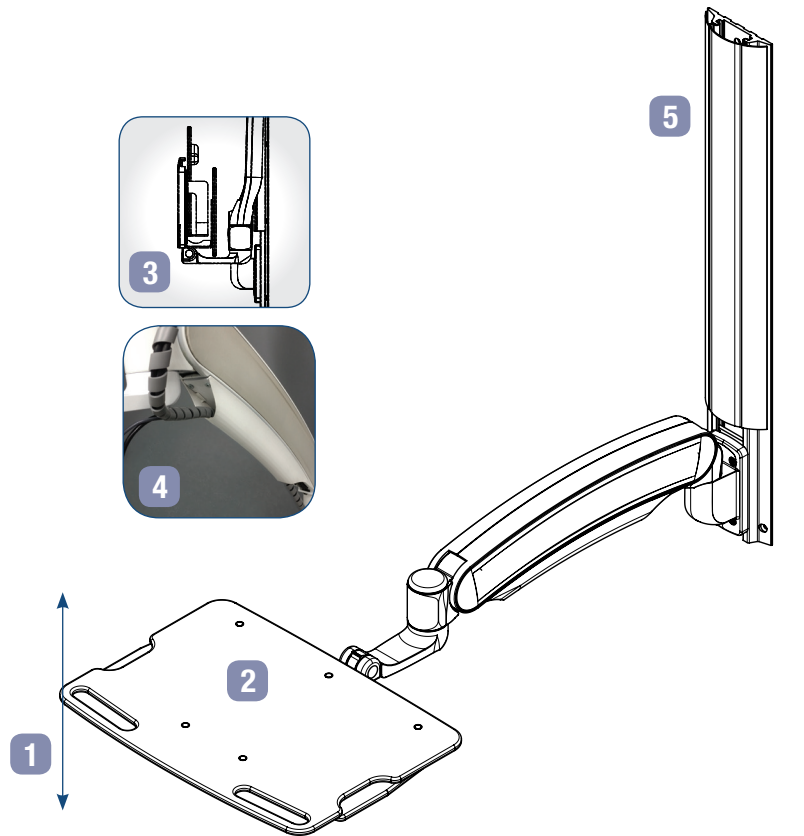

Laptop Wall Mounted Workstation

Healthcare is changing. Are you changing with it?

The MIDMARK® Laptop Wall Mounted Workstation is industry leading with over 22" of height adjustments. It is ergonomically designed to be comfortable in a seated or standing position.

FEATURES & BENEFITS:

1. **Work Surface Height Adjustment**
22" of laptop work surface height adjustment
2. **Large Work Surface**
19.5" wide x 14" deep work surface
3. **Compact Design**
Stores just 9" off the wall with the work surface flipped up, perfect for high traffic areas, hallways or patient rooms
4. **Cable Management**
Integrated wire management system in the mounting area for neat and quick wire installation
5. **Wall Track**
Available in 34" length for direct to drywall applications optimizing locations with limited space
6. Compliant with TAA regulations
7. Compliant with RoHS regulations

Model	Description	OPM#	Tray Width	Tray Depth	Weight Capacity
6281	Laptop Wall Mounted Workstation	0217-013	19.5"	14"	0-8 lbs.