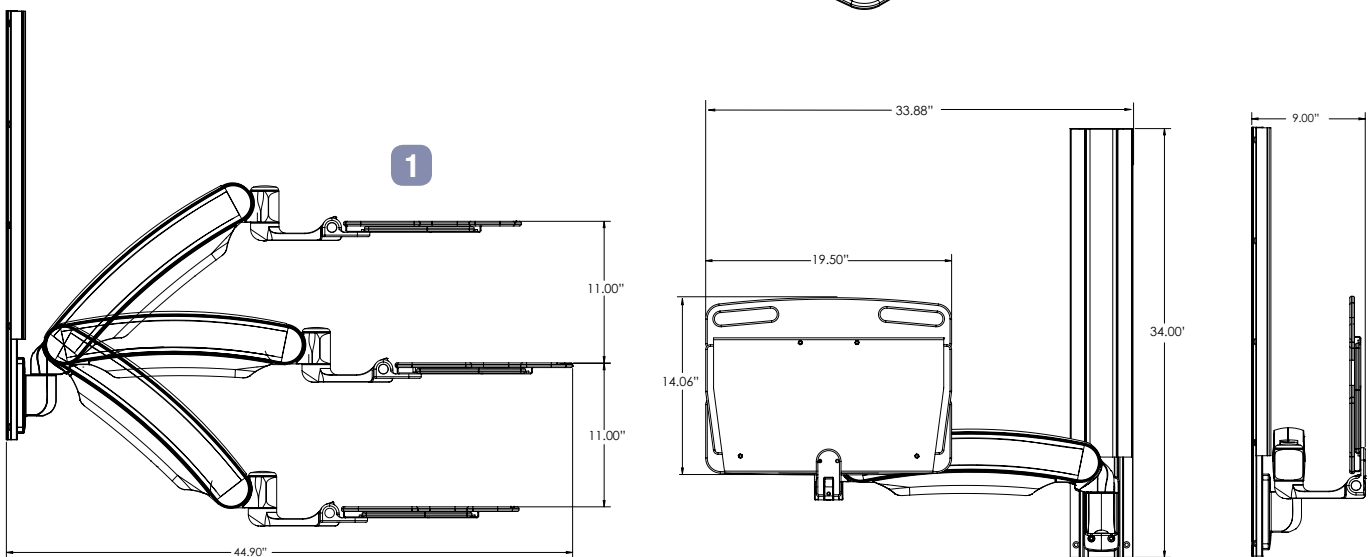

Laptop Wall Mounted Workstation

Healthcare is changing. Are you changing with it?

The MIDMARK® Laptop Wall Mounted Workstation is industry leading with over 22" of height adjustments. It is ergonomically designed to be comfortable in a seated or standing position.

FEATURES & BENEFITS:

1. **Work Surface Height Adjustment**
22" of laptop work surface height adjustment
2. **Large Work Surface**
19.5" wide x 14" deep work surface
3. **Compact Design**
Stores just 9" off the wall with the work surface flipped up, perfect for high traffic areas, hallways or patient rooms
4. **Cable Management**
Integrated wire management system in the mounting area for neat and quick wire installation
5. **Wall Track**
Available in 34" length for direct to drywall applications optimizing locations with limited space
6. Compliant with TAA regulations
7. Compliant with RoHS regulations

Model	Description	OPM#	Tray Width	Tray Depth	Weight Capacity
6281	Laptop Wall Mounted Workstation	0217-013	19.5"	14"	0-8 lbs.