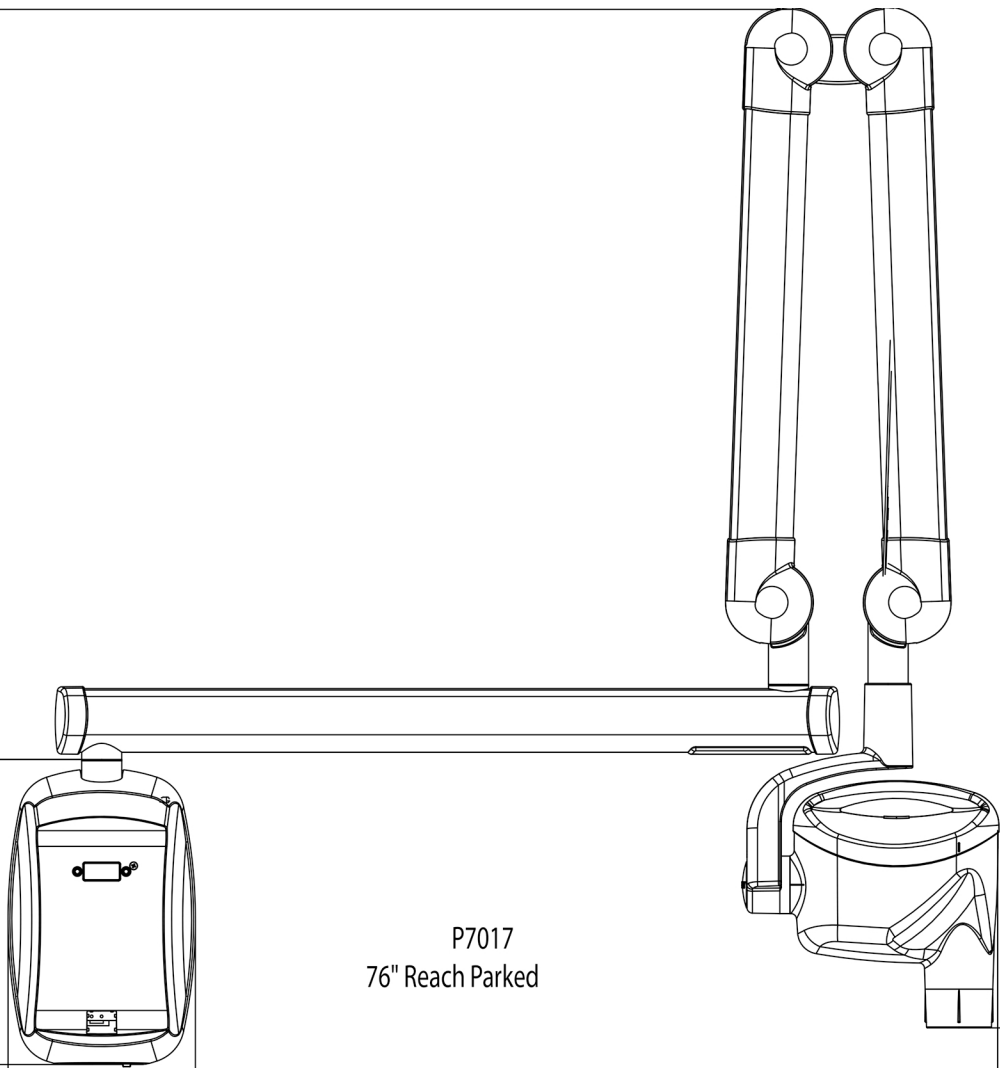

33 7/8"
(86 cm)

13 5/8"
(35 cm)

39"
(99 cm)

P7017
76" Reach Parked

8 1/2"
(21.5 cm)

44 5/8"
(114 cm)

36 5/8"
(93.04 cm)
With 12" (30 cm) Cone

40 5/8"
(103.31 cm)
With 8" (20 cm) Cone